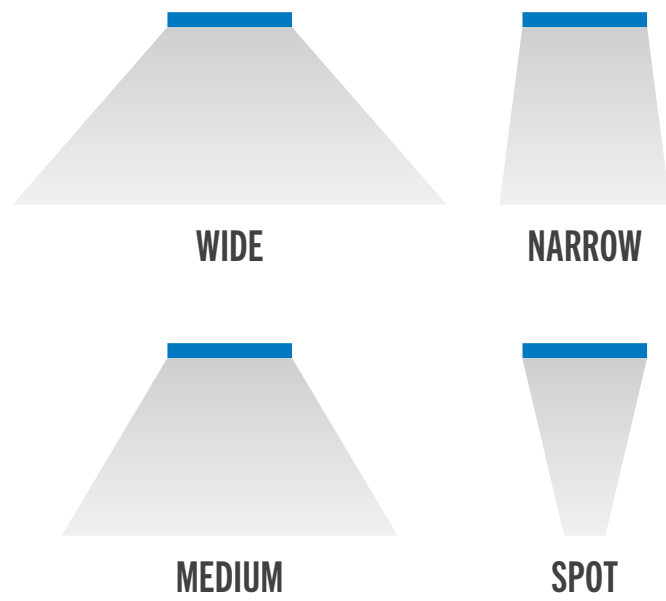

TRIMS

Tailor distributions to illuminate every facet of your space with a selection of beam angles as narrow as 8° and as wide as 70°. Further refine your illumination with designer focused die-cast lensed trims for flawless illumination.

4 DISTRIBUTIONS