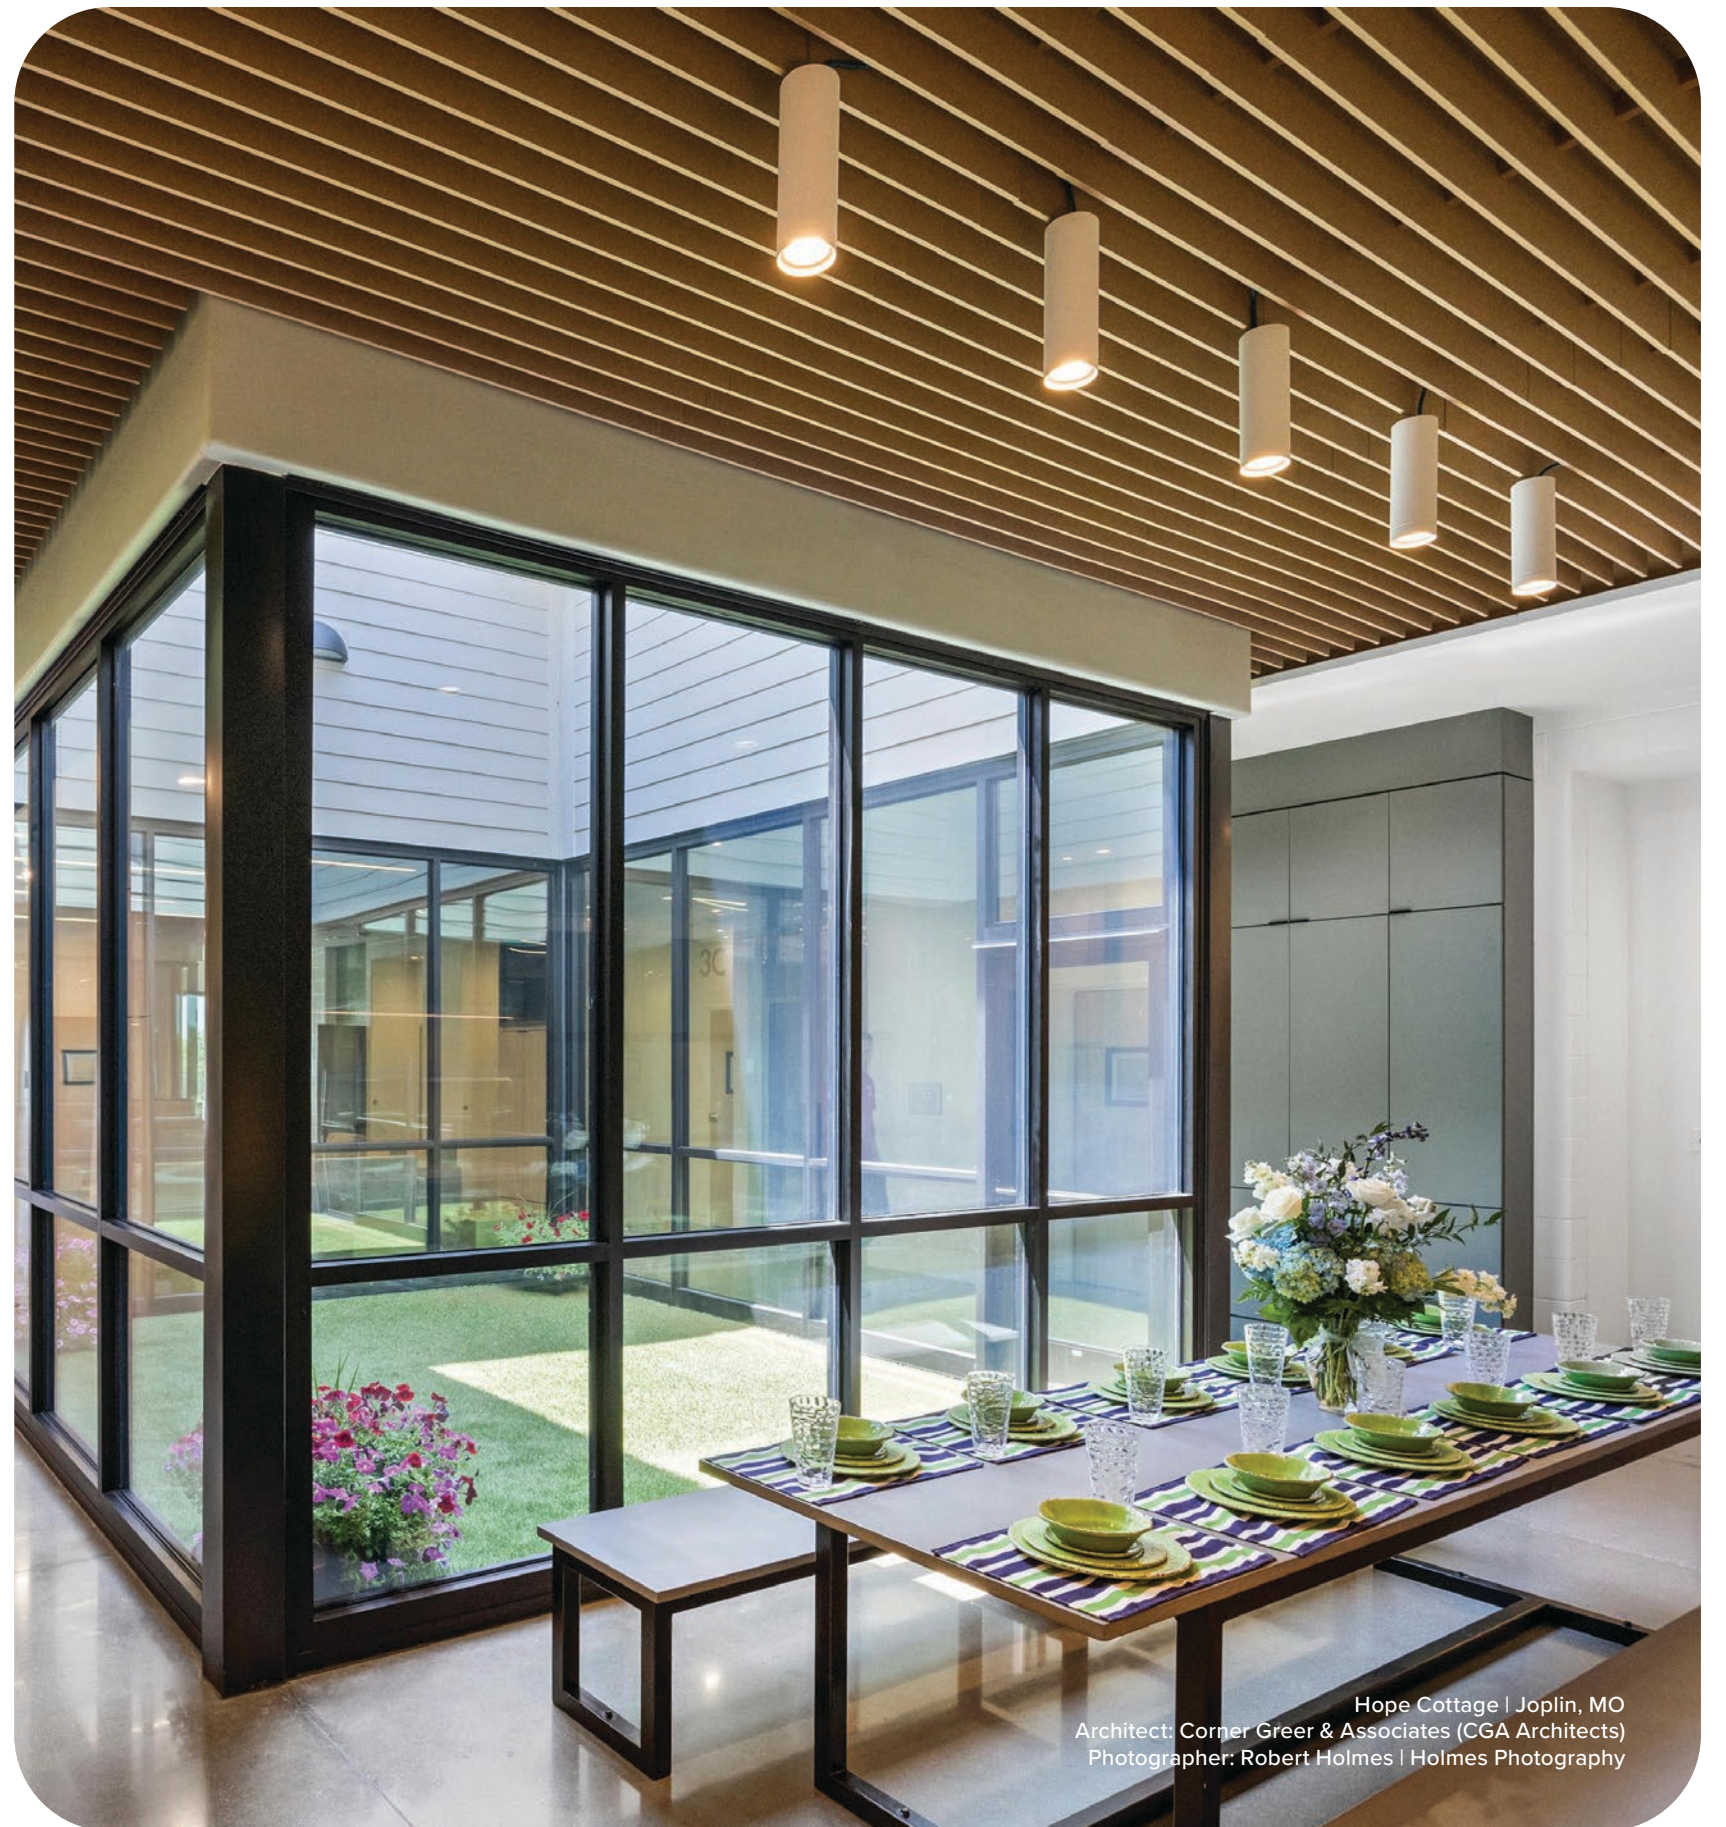

ELEGANT DESIGN

Form meets function with the high-performance architectural cylinders from Williams. With direct or direct/indirect, and round or square styles in compact or standard heights, our 4, 6, and 8-inch cylinders create an elegant ambiance in every interior and exterior environment.