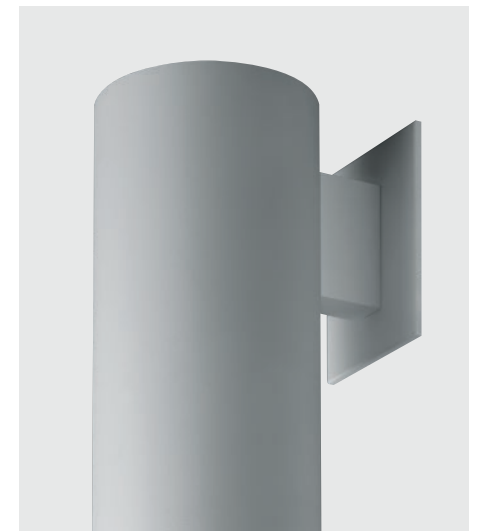

ELEGANT DESIGN

Form meets function with the high-performance architectural cylinders from Williams. With direct or direct/indirect, and round or square styles in compact or standard heights, our 4, 6, and 8-inch cylinders create an elegant ambiance in every interior and exterior environment.

VERSATILE MOUNTING

Williams cylinders provide design continuity with a comprehensive list of mounting options – pendant, cable, power cord, wall and ceiling.

Unique TwistLock surface mount technology ensures a simple and secure installation. Low-glare optical system supports LEED and WELL certification requirements.

- Available in 4- and 6-inch sizes with compact or standard heights
- Versatile pendant, wall, and canopy mounts with recessed or surface conduit entry maximize application flexibility
- Durable aluminum housing and die-cast trim engineered for year-round exposure
- Sealed, IP66-rated design protects internal components from water, dust, and debris
- Direct and direct/indirect light combine to brighten canopies and softly accent vertical surfaces