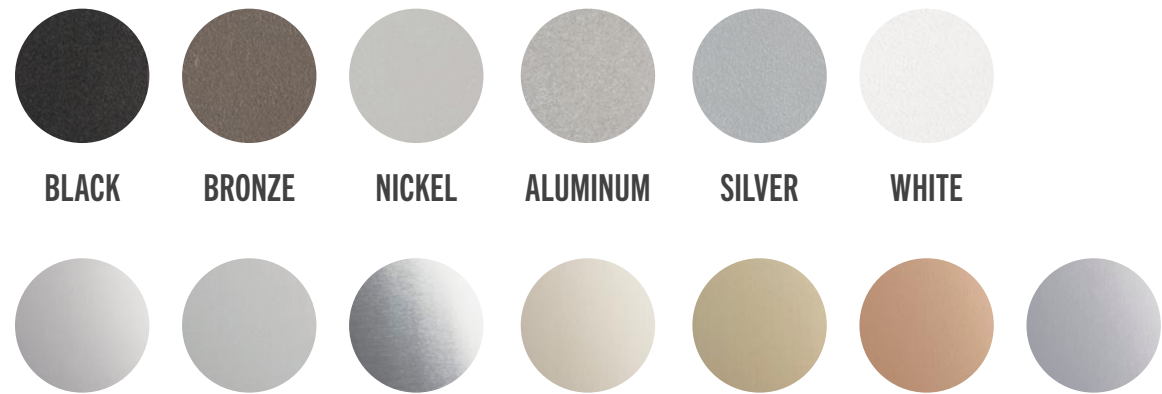

4 DISTRIBUTIONS

4 TRIM TYPES

Sheetz Store #835 | Richmond, VA
Photographer: Stewart Photographic

FINISHES

Expertly-engineered reflectors create smooth, low-glare radiance leaving a soft, quiet ceiling. Specify one of our standard finishes, or choose a RAL color to integrate custom elements into the environment.

6 STANDARD HOUSING OPTIONS

BLACK BRONZE NICKEL ALUMINUM SILVER WHITE

13 REFLECTOR OPTIONS

BLACK BRONZE NICKEL ALUMINUM SILVER WHITE
CLEAR SEMI-SPEC SATIN GLOW CLEAR SPEC CHAMPAGNE GOLD GOLD ROSE GOLD PEWTER