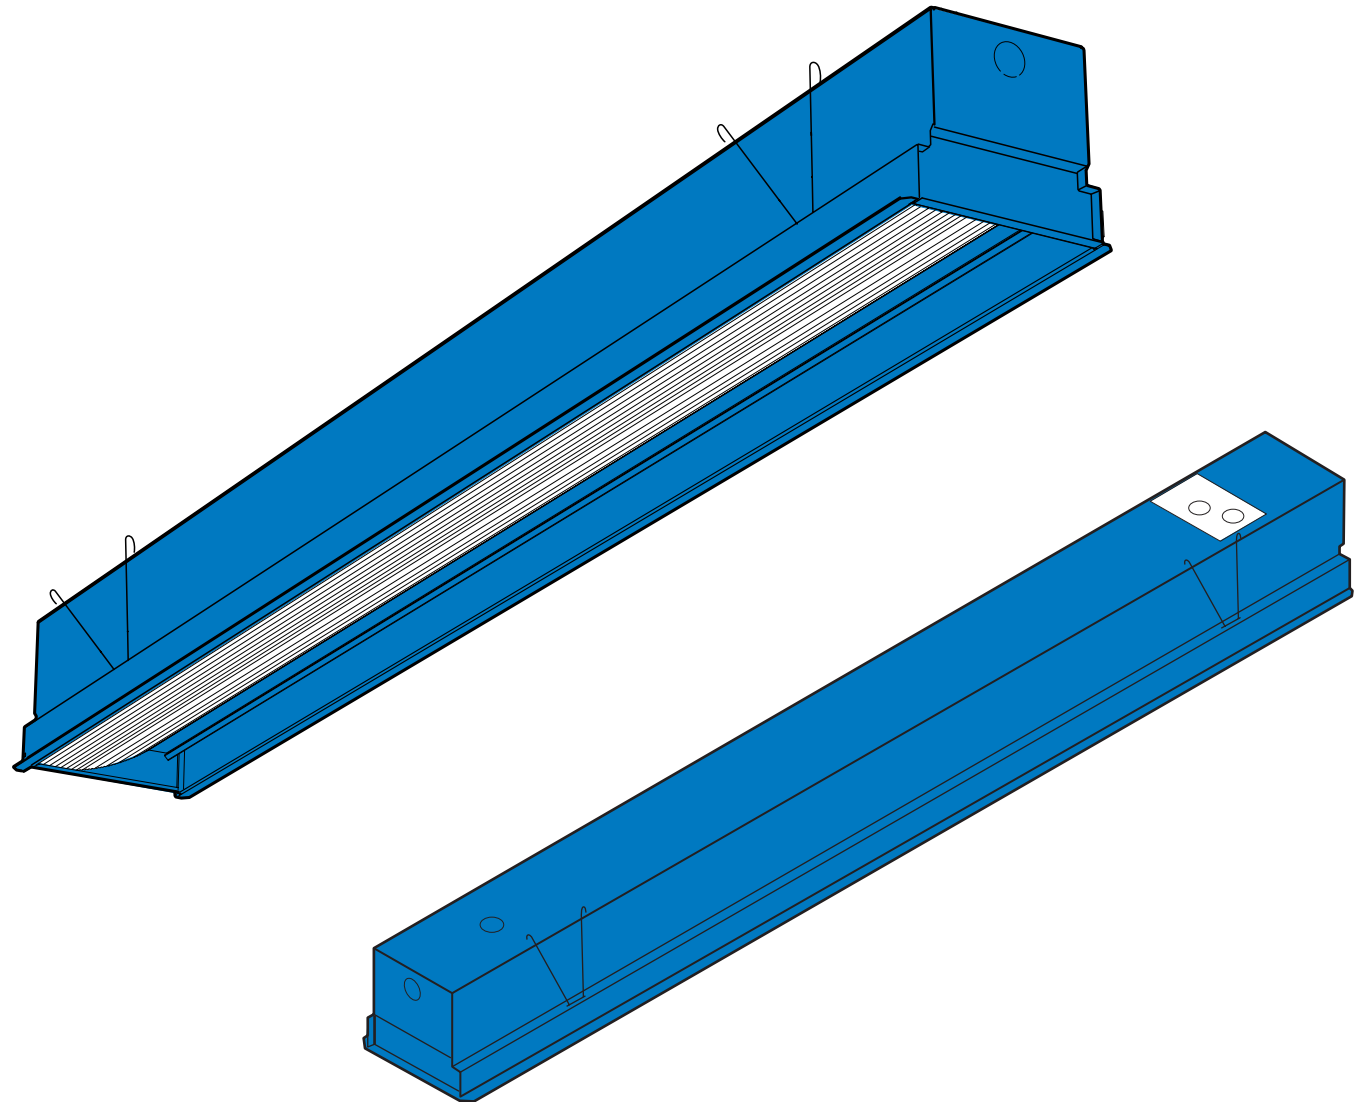

HETW SERIES

DEFAULT COLOR DETAIL

Color specified for this series will default to parts painted as indicated in drawing to right.

STANDARD COLOR OPTIONS

For optimum results, the finish will default to smooth polyester powder coat.

The standard colors listed below are available on this fixture without incurring a custom color fee (swatches available on request):

	HEW WHITE Standard
	HEW BLACK
	HEW BRONZE
	HEW NICKEL
	HEW SILVER
	HEW ALUM

Colors shown will vary from actual material.

CUSTOM COLOR OPTION

For custom color (adder applies), please specify RAL code or a manufacturer code with description (see examples below).

All custom colors other than RAL require two sample swatches, minimum 1" square.

EXAMPLES:

- RAL color: RAL #5005 Signal blue
- Sherwin-Williams color (requires two 1" square swatches): #SW 6965, Hyper Blue

DEFAULT COLOR LOCATIONS