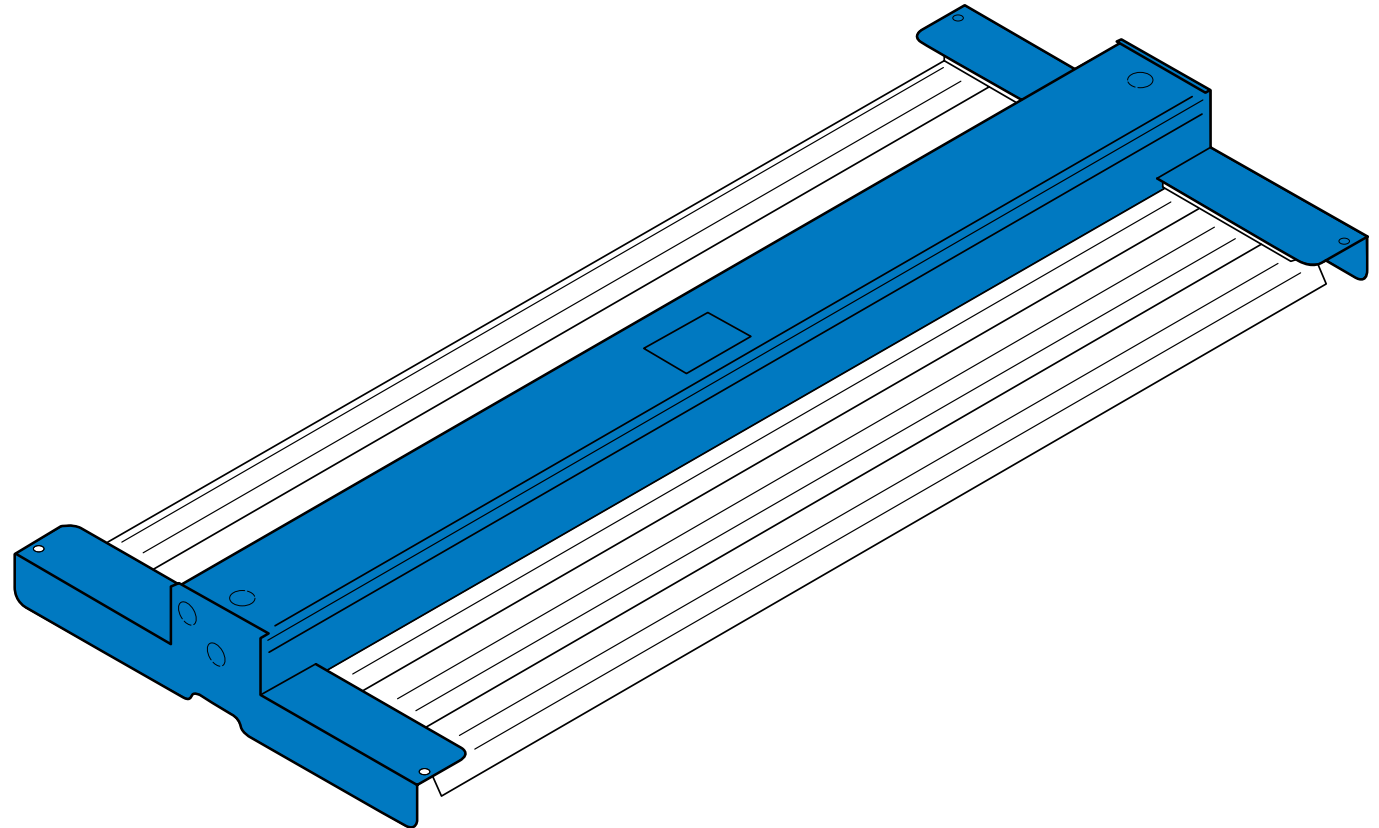

EXAMPLES:

- RAL color: RAL #5005 Signal blue
- Sherwin-Williams color (requires two 1" square swatches): #SW 6965, Hyper Blue

 DEFAULT COLOR LOCATIONS