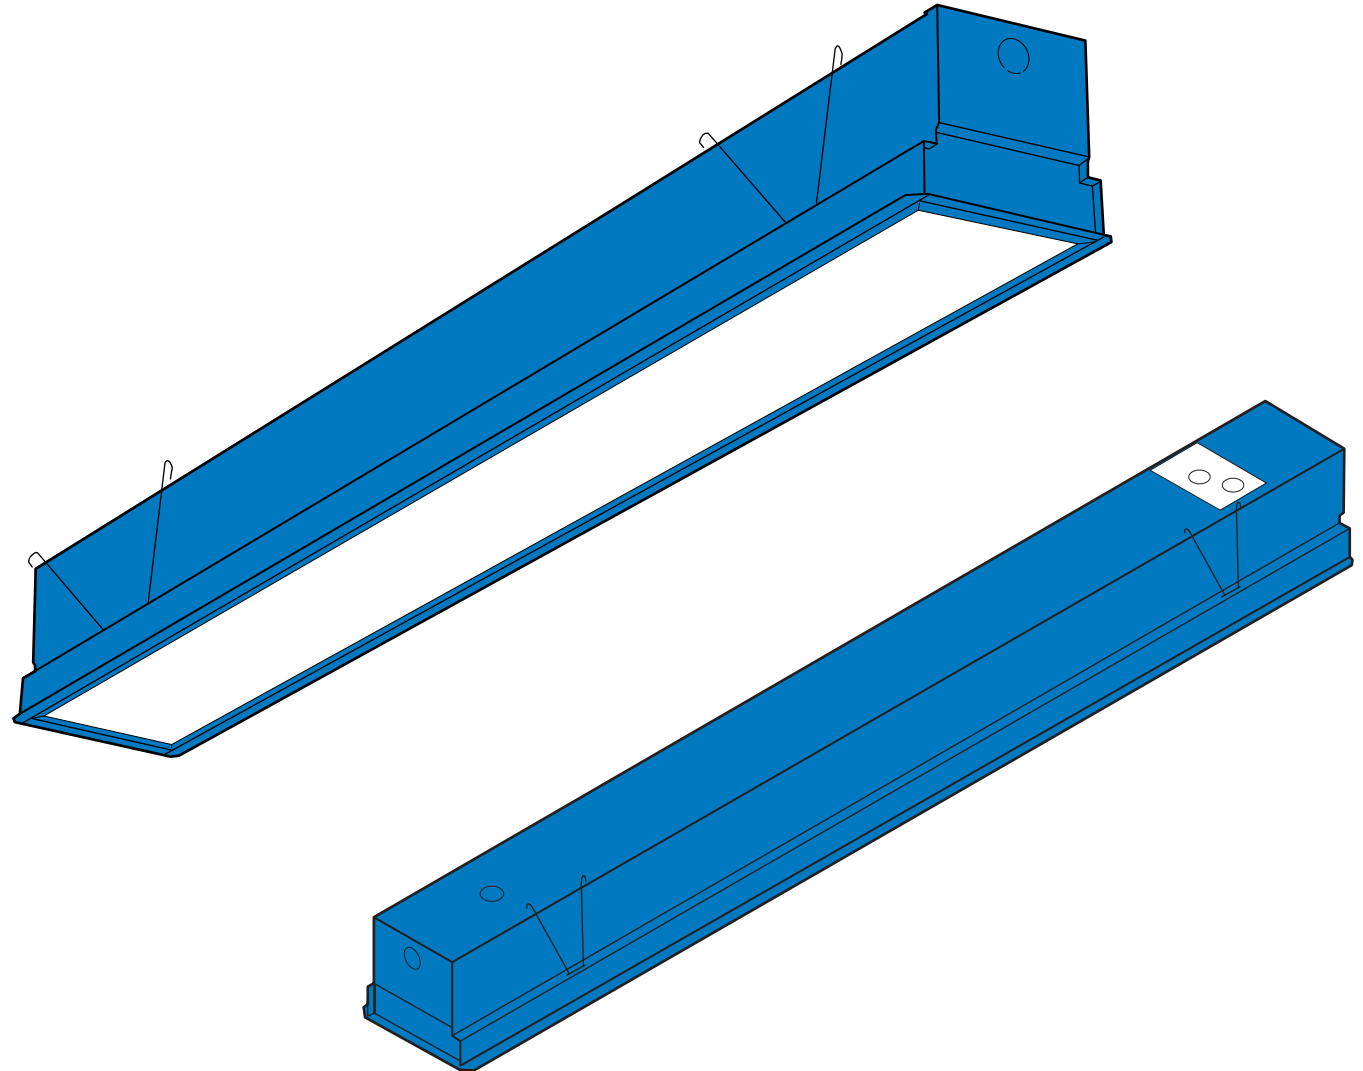

EXAMPLES:

- RAL color: RAL #5005 Signal blue
- Sherwin-Williams color (requires two 1" square swatches): #SW 6965, Hyper Blue

 DEFAULT COLOR LOCATIONS