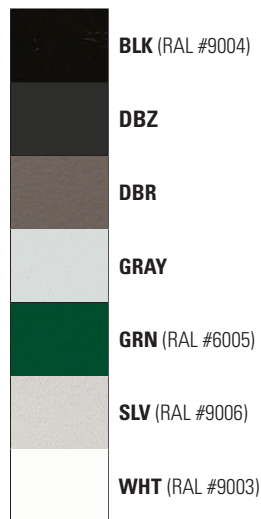

OSA Series

Default Color Detail

Color specified for this series will default to parts painted as indicated in drawings at right.

STANDARD COLOR OPTIONS

Williams super durable polyester powder coat meets and exceeds AAMA 2604 specifications for outdoor durability.

The standard colors listed below are available on this fixture without incurring a custom color fee (swatches available on request):

The colors shown will vary from actual material.

CUSTOM COLOR OPTION

For custom color (adder applies), please specify RAL code, or a manufacturer code plus a description as shown below.

All custom colors other than RAL require two sample swatches, minimum 1" square.

EXAMPLES:

- RAL color: **RAL #4009 Pastellviolett**
- Sherwin-Williams color (requires two 1" swatches): **#SW6795, Major Blue**