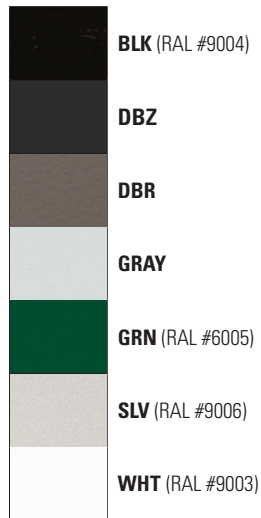

OSC Series

Default Shield Color Options

Color specified for this series will default to parts painted as indicated in drawings at right.

STANDARD COLOR OPTIONS

Williams super durable polyester powder coat meets and exceeds AAMA 2604 specifications for outdoor durability.

The standard colors listed below are available on this fixture without incurring a custom color fee (swatches available on request):

The colors shown will vary from actual material.

CUSTOM COLOR OPTION

For custom color (adder applies), please specify RAL code, or a manufacturer code plus a description as shown below.

All custom colors other than RAL require two sample swatches, minimum 1" square.

EXAMPLES:

- RAL color: **RAL #4009 Pastellviolett**
- Sherwin-Williams color (requires two 1" swatches): **#SW6795, Major Blue**