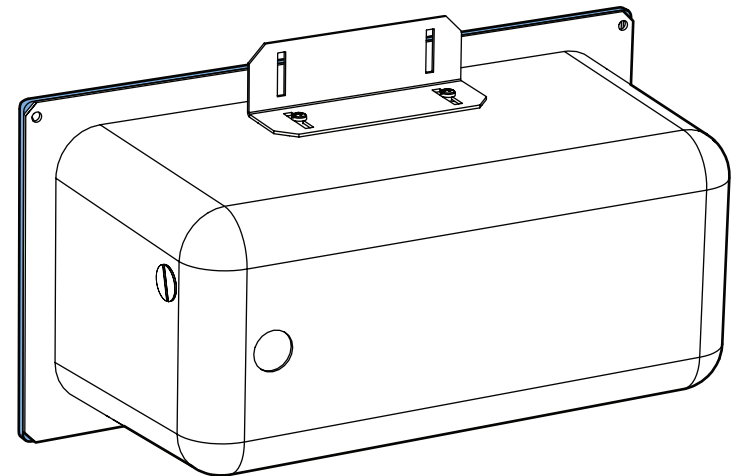

S15 SERIES COLOR DETAIL

H.E. Williams, Inc.
www.hew.com
1-866-358-4065
CC0039.020316JL