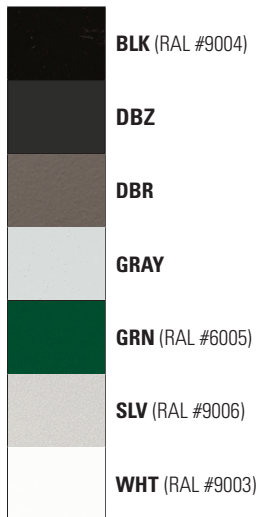

S15 Series

Default Color Detail

Color specified for this series will default to parts painted as indicated in drawings at right.

STANDARD COLOR OPTIONS

Williams super durable polyester powder coat meets and exceeds AAMA 2604 specifications for outdoor durability.

The standard colors listed below are available on this fixture without incurring a custom color fee (swatches available on request):

The colors shown will vary from actual material.

CUSTOM COLOR OPTION

For custom color (add price applies), please specify RAL code, or a manufacturer code plus a description as shown below.

All custom colors other than RAL require two sample swatches, minimum 1" square.

EXAMPLES:

- RAL color: **RAL #4009 Pastellviolett**
- Sherwin-Williams color (requires two 1" swatches): **#SW6795, Major Blue**