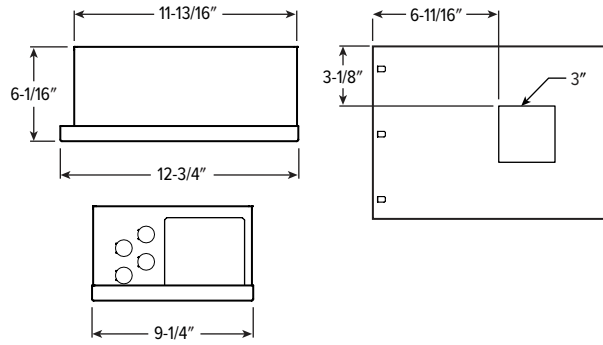

2AS tunable WHITE

2" Adjustable Downlight – Square

MOUNTING TYPE DETAILS

NEW CONSTRUCTION

IC-RATED

EM BATTERY DETAILS

EM/10W/RTS MOUNTING