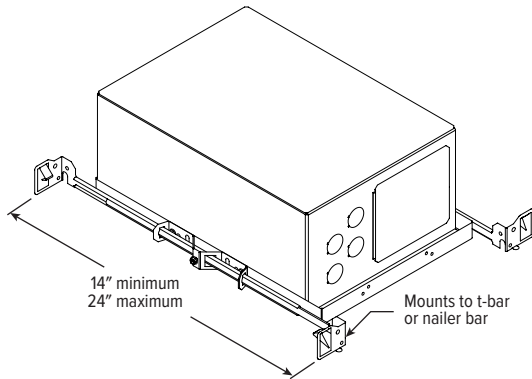

2AS tunable WHITE 2" Adjustable Downlight – Square

MOUNTING HARDWARE DETAILS

F1 Integral 2-position fixed pan bracket, universal bar hanger included

F1 with I Mounting Type

BA1 Adjustable butterfly pan bracket, bar hanger not included (N Mounting Type only)