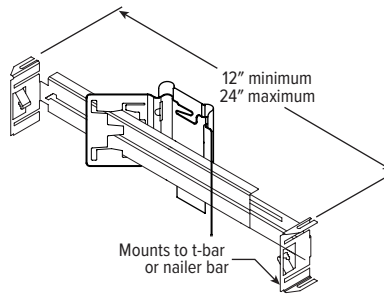

BA2 Adjustable butterfly pan bracket, heavy-duty universal bar hanger included (N Mounting Type only)