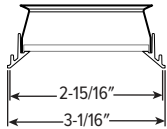

1/2" STANDARD FLANGE TYPE

FLUSH

Ceiling Cutout: 3"

REGRESSED

ZERO-FLANGE MUD-IN

FLUSH

Ceiling Cutout: 3-1/2"

REGRESSED