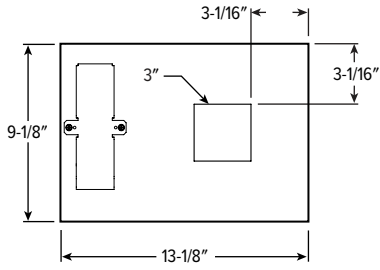

2AS tunable WHITE

2" Adjustable Downlight – Square

MOUNTING TYPE DETAILS

NEW CONSTRUCTION