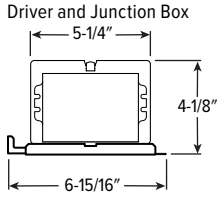

2AS tunable WHITE

2" Adjustable Downlight – Square

MOUNTING TYPE DETAILS

NEW CONSTRUCTION