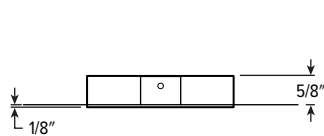

REGRESSED

MUD FLANGE MOUNTING KIT