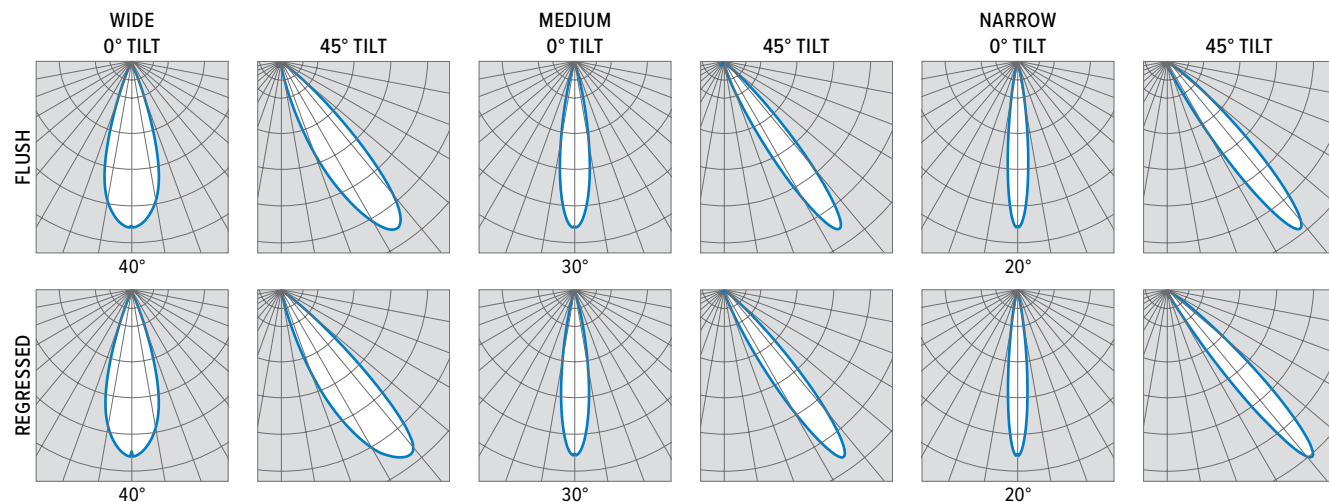

2AS tunable WHITE 2" Adjustable Downlight – Square

FIXTURE PERFORMANCE DATA

	DISTRIBUTION	WATTAGE	FLUSH LENS TRIM TYPE		REGRESSED LENS TRIM TYPE	
			DELIVERED LUMENS	EFFICACY (lm/W)	DELIVERED LUMENS	EFFICACY (lm/W)
L5	W	15.1	503	33	480	32
	M	15.1	464	31	423	28
	N	15.1	448	30	434	29
L7	W	19.5	693	36	662	34
	M	19.5	639	33	583	30
	N	19.5	616	32	598	31
L9	W	24.1	809	34	772	32
	M	24.1	745	31	680	28
	N	-	-	-	-	-

TRIM OPTIONS	
CATALOG NUMBER	CONVERSION FACTOR
AD	0.85
PD	0.85

BEAM ANGLE

	TRIM TYPE	
	FLUSH	REGRESSED
W	40°	40°
M	30°	30°
N	20°	20°

PHOTOMETRY

2AS-L9/9TW-DIM-UNV-LW-OF-WH 0° TILT Total Luminaire Output: 809 lumens; 24.1 Watts | Efficacy: 34 lm/W | 90 CRI; 4000K CCT

CANDLEPOWER DISTRIBUTION	VERTICAL ANGLE	HORIZONTAL ANGLE	ZONAL LUMENS
		0°	
	0	2368	
	5	2422	209
	15	1331	380
	25	455	201
	35	17	13
	45	3	4
	55	1	1
	65	1	1
	75	0	0
	85	0	0
	90	0	0

LUMEN SUMMARY	ZONE	LUMENS	% FIXTURE
	0 - 40	802	99
	0 - 60	808	100
	0 - 90	809	100
	0-180	809	100