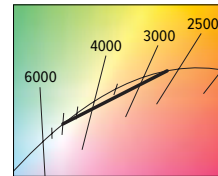

2AS tunable WHITE 2" Adjustable Downlight – Square

FIXTURE PERFORMANCE DATA

	DISTRIBUTION	WATTAGE	FLUSH LENS TRIM TYPE		REGRESSED LENS TRIM TYPE	
			DELIVERED LUMENS	EFFICACY (lm/W)	DELIVERED LUMENS	EFFICACY (lm/W)
L5	W	15.1	503	33	480	32
	M	15.1	464	31	423	28
	N	15.1	448	30	434	29
L7	W	19.5	693	36	662	34
	M	19.5	639	33	583	30
	N	19.5	616	32	598	31
L9	W	24.1	809	34	772	32
	M	24.1	745	31	680	28
	N	-	-	-	-	-

- Photometrics tested in accordance with IESNA LM-79. Results shown are based on 25°C ambient temperature.
- Wattage shown is based on 120V input.
- Results based on 4000K, 90 CRI, actual lumens may vary +/-5%
- Beam angle based on L Trim Type and WH Reflector Finish.
- Use multiplier tables to calculate additional options.

MULTIPLIER TABLES

COLOR TEMPERATURE		
CCT	LUMENS	WATTS
2700K	0.87	1.05
3000K	0.96	1.11
3500K	1.02	1.06
4000K	1.00	1.00
5000K	1.02	1.06

REFLECTOR FINISH	
CATALOG NUMBER	CONVERSION FACTOR
WH	1.00
CS	0.98
BL	0.79

TRIM OPTIONS	
CATALOG NUMBER	CONVERSION FACTOR
AD	0.85
PD	0.85

BEAM ANGLE

	TRIM TYPE	
	FLUSH	REGRESSED
W	40°	40°
M	30°	30°
N	20°	20°

PHOTOMETRY

2AS-L9/9TW-DIM-UNV-LW-OF-WH 0° TILT Total Luminaire Output: 809 lumens; 24.1 Watts | Efficacy: 34 lm/W | 90 CRI; 4000K CCT