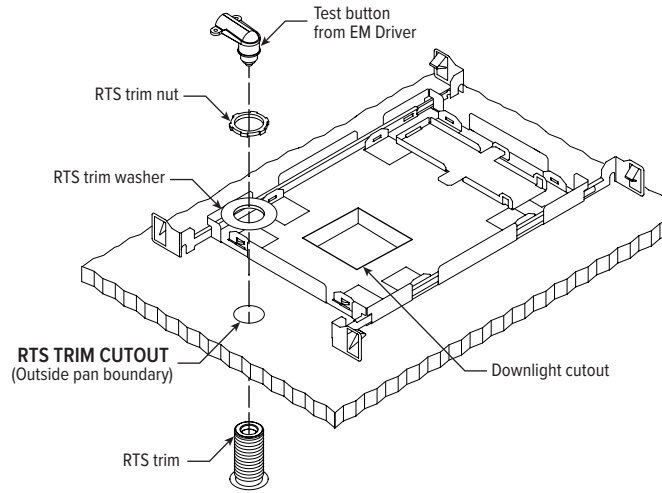

2AS tunable WHITE

2" Adjustable Downlight – Square

MOUNTING TYPE DETAILS

NEW CONSTRUCTION

IC-RATED

EM BATTERY DETAILS

EM/10W/RTS MOUNTING

Shown Installed

2AS tunable WHITE 2" Adjustable Downlight – Square

MOUNTING HARDWARE DETAILS

F1 Integral 2-position fixed pan bracket, universal bar hanger included

F1 with I Mounting Type

BA1 Adjustable butterfly pan bracket, bar hanger not included (N Mounting Type only)