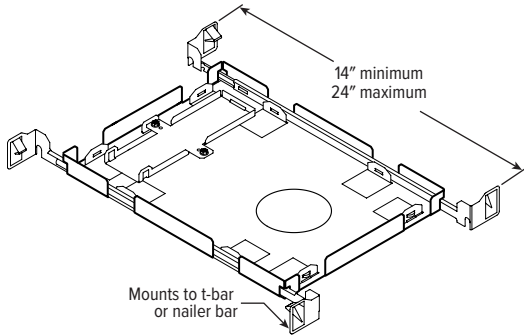

2AS tunable WHITE 2" Adjustable Downlight – Square

MOUNTING HARDWARE DETAILS

F1 Integral 2-position fixed pan bracket, universal bar hanger included

F1 with I Mounting Type

BA1 Adjustable butterfly pan bracket, bar hanger not included (N Mounting Type only)