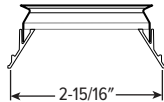

1/2" STANDARD FLANGE TYPE

FLUSH

Ceiling Cutout: 3"

REGRESSED

ZERO-FLANGE MUD-IN

FLUSH

Ceiling Cutout: 3-1/2"

REGRESSED