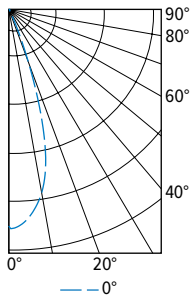

TRIM OPTIONS	
CATALOG NUMBER	CONVERSION FACTOR
AD	0.85
PD	0.85

BEAM ANGLE

	TRIM TYPE	
	FLUSH	REGRESSED
W	40°	40°
M	30°	30°
N	20°	20°

PHOTOMETRY

2AS-L9/9TW-DIM-UNV-LW-OF-WH 0° TILT Total Luminaire Output: 809 lumens; 24.1 Watts | Efficacy: 34 lm/W | 90 CRI; 4000K CCT

CANDLEPOWER DISTRIBUTION	VERTICAL ANGLE	HORIZONTAL ANGLE	ZONAL LUMENS
		0°	
	0	2368	
	5	2422	209
	15	1331	380
	25	455	201
	35	17	13
	45	3	4
	55	1	1
	65	1	1
	75	0	0
	85	0	0
	90	0	0

LUMEN SUMMARY	ZONE	LUMENS	% FIXTURE
	0 - 40	802	99
	0 - 60	808	100
	0 - 90	809	100
	0-180	809	100