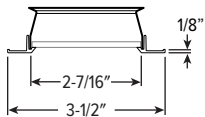

TRIM OPTIONS	
CATALOG NUMBER	CONVERSION FACTOR
AD	0.85
PD	0.85

BEAM ANGLE

	TRIM TYPE	
	FLUSH	REGRESSED
W	40°	40°
M	30°	30°
N	20°	20°

PHOTOMETRY

2AS-L9/9TW-DIM-UNV-LW-OF-WH 0° TILT Total Luminaire Output: 809 lumens; 24.1 Watts | Efficacy: 34 lm/W | 90 CRI; 4000K CCT

CANDLEPOWER DISTRIBUTION	VERTICAL ANGLE	HORIZONTAL ANGLE	ZONAL LUMENS
		0°	
	0	2368	
	5	2422	209
	15	1331	380
	25	455	201
	35	17	13
	45	3	4
	55	1	1
	65	1	1
	75	0	0
	85	0	0
	90	0	0

LUMEN SUMMARY	ZONE	LUMENS	% FIXTURE
	0 - 40	802	99
	0 - 60	808	100
	0 - 90	809	100
	0-180	809	100

1/2" STANDARD FLANGE TYPE

FLUSH

Ceiling Cutout: 3"

REGRESSED

ZERO-FLANGE MUD-IN

FLUSH

Ceiling Cutout: 3-1/2"

REGRESSED