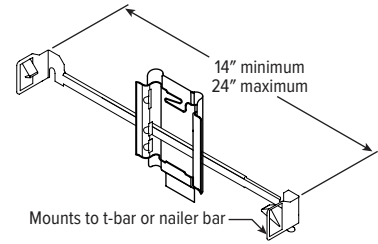

CA1 Adjustable caterpillar pan bracket, universal bar hanger included (N Mounting Type only)