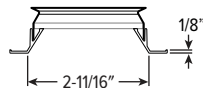

CANDLEPOWER DISTRIBUTION	VERTICAL ANGLE	HORIZONTAL ANGLE	ZONAL LUMENS
		0°	
	0	2368	
	5	2422	209
	15	1331	380
	25	455	201
	35	17	13
	45	3	4
	55	1	1
	65	1	1
	75	0	0
	85	0	0
	90	0	0

LUMEN SUMMARY	ZONE	LUMENS	% FIXTURE
	0 - 40	802	99
	0 - 60	808	100
	0 - 90	809	100
	0-180	809	100

1/2" STANDARD FLANGE TYPE

FLUSH

Ceiling Cutout: 3"

REGRESSED

ZERO-FLANGE MUD-IN

FLUSH

Ceiling Cutout: 3-1/2"

REGRESSED