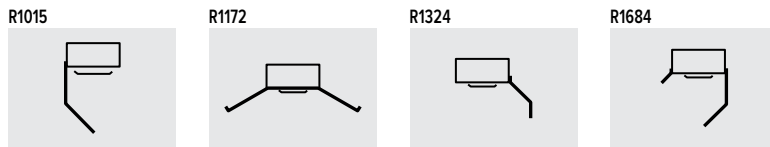

SPECIAL REFLECTORS

TECHNICAL INFO

CATALOG #: _____

TYPE: _____

PROJECT: _____

ORDERING EXAMPLE: R1240 - 4 - 76 REFL

Note: Drawings represent reflector style. Actual cross-section will vary depending on fixture and LED/lamp configuration.

LED

FLUORESCENT

COMPATIBILITY CHART

REFLECTOR STYLE	STANDARD STRIP 74, 75, 76, 77	SIDE MOUNT SM75, SM76
R0272		✓
R1015	✓	
R1098		✓
R1128	✓	
R1143	✓	
R1172	✓	
R1191	✓	
R1240	✓	
R1241	✓	
R1288	✓	
R1304	✓	
R1320	✓	
R1324	✓	
R1360		✓
R1372	✓	
R1411	✓	
R1457	✓	
R1484	✓	
R1637	✓	
R1684	✓	
R1780	✓	