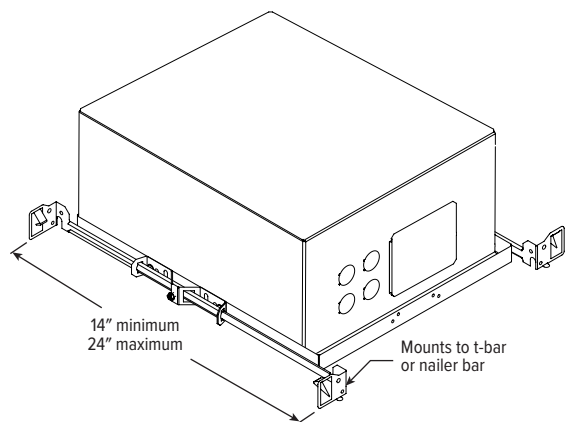

CA2 Adjustable caterpillar pan bracket, t-bar hanger included (N Mounting Type only)