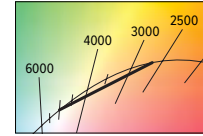

4PS PoE | tunable WHITE

4.5" Shallow Plenum Downlight – Square

FIXTURE PERFORMANCE DATA

STANDARD

	DIST.	DELIVERED LUMENS	WATTAGE	EFFICACY (lm/W)
P13	W	1289	12.3	104.8
	M	1333	12.3	108.3
	N	1290	12.3	104.8
P24	W	2393	25.0	96.0
	M	2474	25.0	99.0
	N	2394	25.0	96.0
	W	3806	37.5	101.5
P38	M	3934	37.5	104.9
	N	3807	37.5	101.5

TUNABLE WHITE

	DIST.	DELIVERED LUMENS	WATTAGE	EFFICACY (lm/W)
P13	W	1005	12.3	81.7
	M	1017	12.3	82.6
	N	982	12.3	79.9
P24	W	2005	25.0	80.2
	M	2133	25.0	85.3
	N	2062	25.0	82.5

- Photometrics tested in accordance with IESNA LM-79. Results shown are based on 25°C ambient temperature.
- Standard results based on 3500K/80 CRI, actual lumens may vary +/-5%
- Tunable white results based on 4000K/80 CRI, actual lumens may vary +/-5%
- Use multiplier tables to calculate additional options.

TRIM	
CATALOG NUMBER	CONVERSION FACTOR
AD	0.85
PD	0.85

PHOTOMETRY

4PS-P24/835-POE PR-LW-OF-WH Total Luminaire Output: 2393 lumens; 25.0 Watts | Efficacy: 96.0 lm/W | 80 CRI; 3500K CCT

CANDLEPOWER DISTRIBUTION	VERTICAL ANGLE	HORIZONTAL ANGLE			ZONAL LUMENS
		0°	45°	90°	
	0	1347	1347	1346	
	5	1346	1339	1338	127
	15	1298	1291	1287	365
	25	1213	1216	1201	553
	35	862	1026	838	575
	45	388	598	374	374
	55	222	249	213	212
	65	121	119	118	121
	75	51	51	51	55
	85	8	7	6	11
	90	0	0	0	