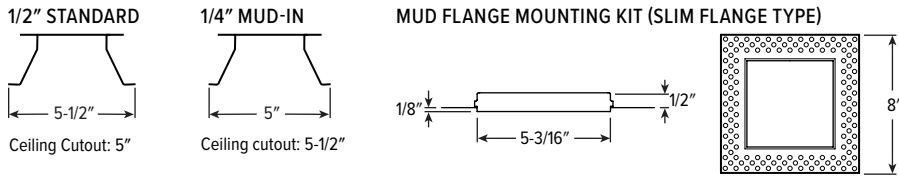

4PS PoE | tunable WHITE

4.5" Shallow Plenum Downlight – Square

FLANGE TYPE DETAILS