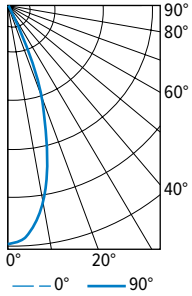

CANDLEPOWER DISTRIBUTION	VERTICAL ANGLE	HORIZONTAL ANGLE			ZONAL LUMENS
		0°	45°	90°	
	0	1347	1347	1346	
	5	1346	1339	1338	127
	15	1298	1291	1287	365
	25	1213	1216	1201	553
	35	862	1026	838	575
	45	388	598	374	374
	55	222	249	213	212
	65	121	119	118	121
	75	51	51	51	55
	85	8	7	6	11
	90	0	0	0	

LUMEN SUMMARY	ZONE	LUMENS	% FIXTURE
	0 - 30	1045	44
	0 - 40	1620	68
	0 - 60	2206	92
	0 - 90	2393	100
	0 - 180	2393	100

4PS-P24/835-POE PR-LM-OF-WH Total Luminaire Output: 2474 lumens; 25.0 Watts | Efficacy: 99.0 lm/W | 80 CRI; 3500K CCT