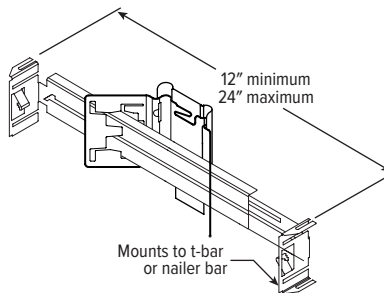

BA2 Adjustable butterfly pan bracket, heavy-duty universal bar hanger included (N Mounting Type only)