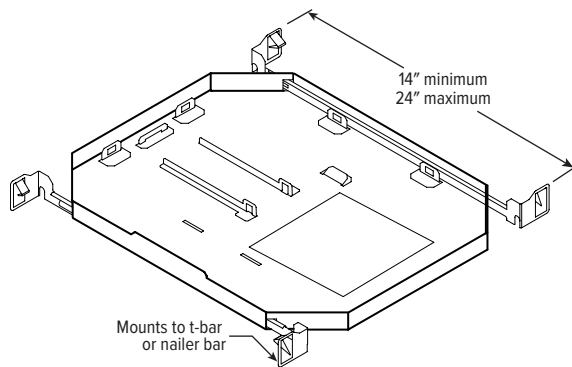

4PS PoE | tunable WHITE

4.5" Shallow Plenum Downlight – Square

MOUNTING HARDWARE DETAILS

F1 Integral 2-position fixed pan bracket, universal bar hanger included