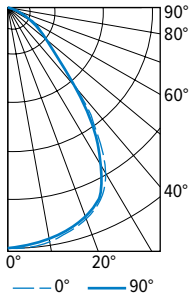

4PS PoE | tunable WHITE

4.5" Shallow Plenum Downlight – Square

FIXTURE PERFORMANCE DATA

STANDARD

	DIST.	DELIVERED LUMENS	WATTAGE	EFFICACY (lm/W)
P13	W	1289	12.3	104.8
	M	1333	12.3	108.3
	N	1290	12.3	104.8
P24	W	2393	25.0	96.0
	M	2474	25.0	99.0
	N	2394	25.0	96.0
	W	3806	37.5	101.5
P38	M	3934	37.5	104.9
	N	3807	37.5	101.5

TUNABLE WHITE

	DIST.	DELIVERED LUMENS	WATTAGE	EFFICACY (lm/W)
P13	W	1005	12.3	81.7
	M	1017	12.3	82.6
	N	982	12.3	79.9
P24	W	2005	25.0	80.2
	M	2133	25.0	85.3
	N	2062	25.0	82.5

- Photometrics tested in accordance with IESNA LM-79. Results shown are based on 25°C ambient temperature.
- Standard results based on 3500K/80 CRI, actual lumens may vary +/-5%
- Tunable white results based on 4000K/80 CRI, actual lumens may vary +/-5%
- Use multiplier tables to calculate additional options.

TRIM	
CATALOG NUMBER	CONVERSION FACTOR
AD	0.85
PD	0.85

PHOTOMETRY

4PS-P24/835-POE PR-LW-OF-WH Total Luminaire Output: 2393 lumens; 25.0 Watts | Efficacy: 96.0 lm/W | 80 CRI; 3500K CCT

CANDLEPOWER DISTRIBUTION	VERTICAL ANGLE	HORIZONTAL ANGLE			ZONAL LUMENS
		0°	45°	90°	
	0	1347	1347	1346	
	5	1346	1339	1338	127
	15	1298	1291	1287	365
	25	1213	1216	1201	553
	35	862	1026	838	575
	45	388	598	374	374
	55	222	249	213	212
	65	121	119	118	121
	75	51	51	51	55
	85	8	7	6	11
	90	0	0	0	