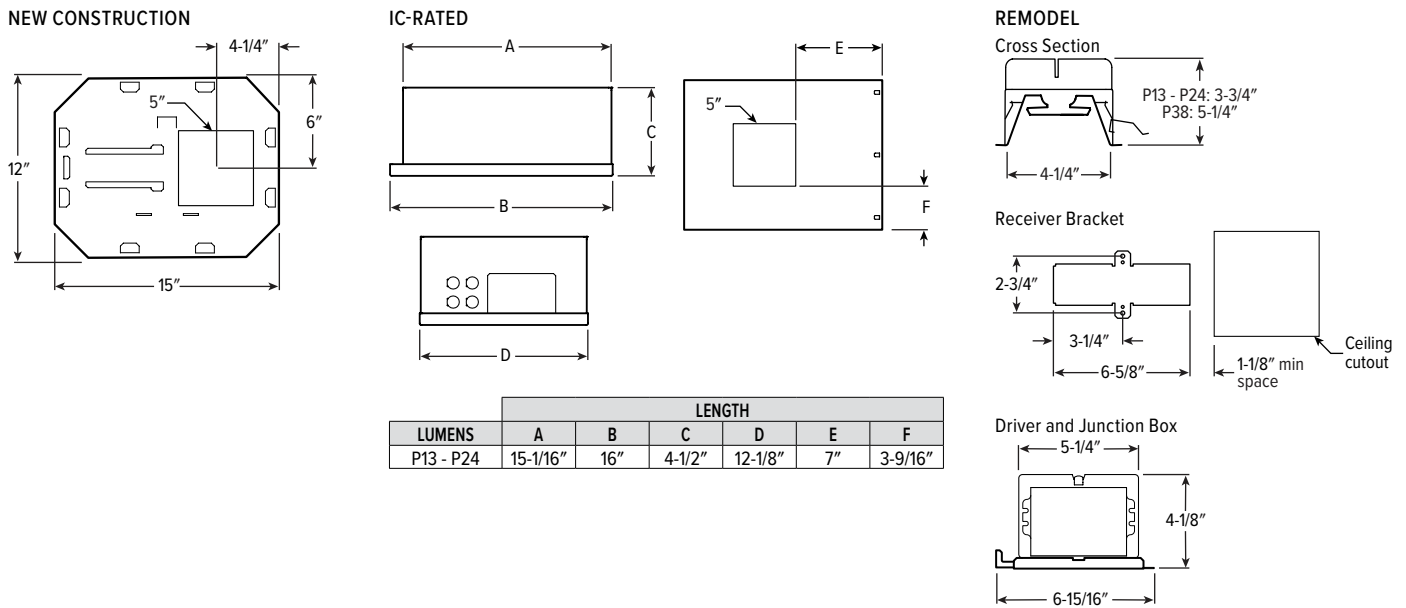

MOUNTING TYPE DETAILS

APERTURE ADAPTOR ORDERING INFO

ORDERING EXAMPLE: 4DR - GR - 0575 - WHT			
SERIES	CATALOG NUMBER	CEILING CUTOUT	FINISH
4AR 6AR 4DR 6DR 4DS 6DS 4PR 6PR 4PS 6PS 8DR	GR	Specify ceiling cutout in 1/8" increments. Example: 5.75" = 0575 See Kit Components for application limits.	CS Clear semi-specular powder coat WH White texture powder coat BL Black texture powder coat

Additional finishes available, consult factory. For use with remodel downlights. For limitations and instructions, see hew.com/aperture-adaptor.pdf