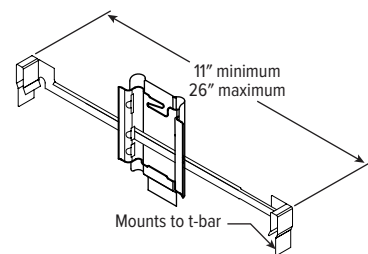

CA2 Adjustable caterpillar pan bracket, t-bar hanger included (N Mounting Type only)