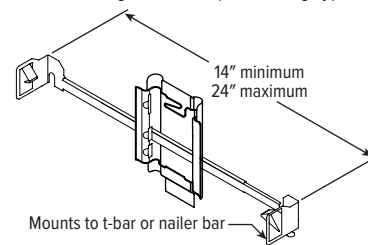

MOUNTING HARDWARE DETAILS

F1 Integral 2-position fixed pan bracket, universal bar hanger included

BA1 Adjustable butterfly pan bracket, bar hanger not included (N Mounting Type only)

CA1 Adjustable caterpillar pan bracket, universal bar hanger included (N Mounting Type only)