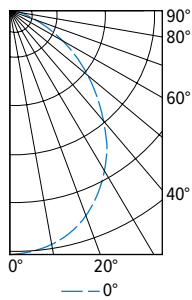

FIXTURE PERFORMANCE DATA

WHITE REFLECTOR FINISH

WATTAGE SETTING	2700K			3000K			3500K			4000K			5000K		
	LUMEN OUTPUT	WATTAGE	EFFICACY (LM/W)	LUMEN OUTPUT	WATTAGE	EFFICACY (LM/W)	LUMEN OUTPUT	WATTAGE	EFFICACY (LM/W)	LUMEN OUTPUT	WATTAGE	EFFICACY (LM/W)	LUMEN OUTPUT	WATTAGE	EFFICACY (LM/W)
Low	543	6.6	82	556	6.6	85	573	6.5	88	583	6.5	89	604	6.7	91
Medium	784	9.3	84	806	9.2	87	835	9.1	91	851	9.1	93	874	9.3	94
High	1025	12.2	84	1062	12.1	88	1104	11.9	93	1128	11.9	94	1149	12.2	94

SEMI-SPECULAR REFLECTOR FINISH

WATTAGE SETTING	2700K			3000K			3500K			4000K			5000K		
	LUMEN OUTPUT	WATTAGE	EFFICACY (LM/W)	LUMEN OUTPUT	WATTAGE	EFFICACY (LM/W)	LUMEN OUTPUT	WATTAGE	EFFICACY (LM/W)	LUMEN OUTPUT	WATTAGE	EFFICACY (LM/W)	LUMEN OUTPUT	WATTAGE	EFFICACY (LM/W)
Low	639	7.1	90	657	7.0	93	679	7.0	97	692	7.0	99	717	7.1	101
Medium	873	9.7	90	904	9.7	94	939	9.5	99	960	9.5	101	984	9.8	101
High	1100	12.5	88	1144	12.4	92	1194	12.2	98	1222	12.3	100	1244	12.6	99

Actual performance may vary +/-5%.

PHOTOMETRY

4RCD-LS/9CS-WH-DIM-UNV Total Luminaire Output: 1104 lumens; 11.9 Watts (High Wattage Setting) | Efficacy: 93 lm/W | 90 CRI; 3500K CCT