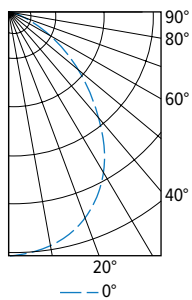

CANDLEPOWER DISTRIBUTION	VERTICAL ANGLE	HORIZONTAL ANGLE	ZONAL LUMENS
		0°	
	0	523	
	5	518	49
	15	492	138
	25	439	202
	35	361	225
	45	267	206
	55	172	154
	65	89	89
	75	29	33
	85	7	8
	90	0	

LUMEN SUMMARY	ZONE	LUMENS	% FIXTURE
	0 - 40	615	56
	0 - 60	975	88
	0 - 90	1104	100
	0 - 180	1104	100

4RCD-LS/9CS-SS-DIM-UNV Total Luminaire Output: 1194 lumens; 12.2 Watts (High Wattage Setting) | Efficacy: 98 lm/W | 90 CRI; 3500K CCT