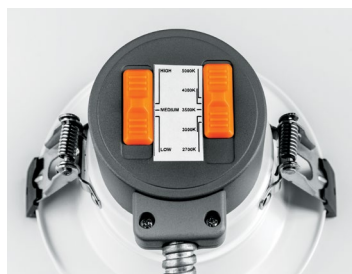

FIXTURE DETAILS

FIELDSELECT SWITCHES