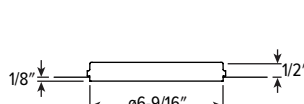

## FLANGE TYPE DETAILS

1/2" STANDARD

Ceiling Cutout:  $\phi 6-1/2"$

1/4" MUD-IN

Ceiling cutout:  $\phi 6-3/4"$

MUD FLANGE MOUNTING KIT (SLIM FLANGE TYPE)