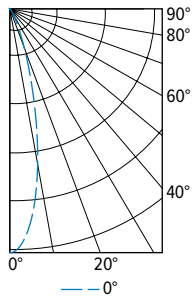

6PR PoE | tunable **WHITE** 6" Shallow Plenum Downlight – Round

6PR-TL-P29/835-POE PR-LN-OF-WH Total Luminaire Output: 2957 lumens; 25.0 Watts | Efficacy: 118.3 lm/W | 80 CRI; 3500K CCT