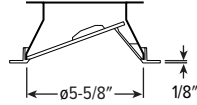

## TRIM TYPE DETAILS

FLUSH

SHOWER

ANGLED