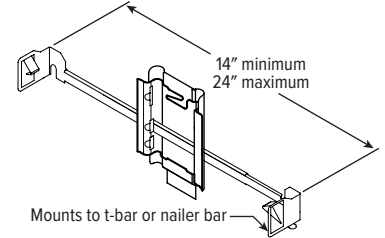

CA1 Adjustable caterpillar pan bracket, universal bar hanger included (N Mounting Type only)