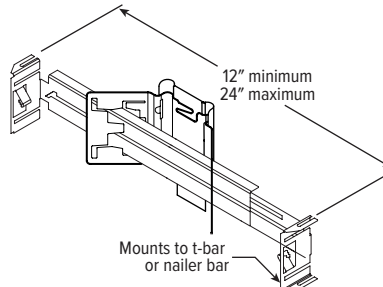

F1 with I Mounting Type

BA1 Adjustable butterfly pan bracket, bar hanger not included (N Mounting Type only)

BA2 Adjustable butterfly pan bracket, heavy-duty universal bar hanger included (N Mounting Type only)