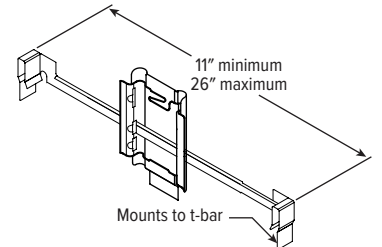

CA2 Adjustable caterpillar pan bracket, t-bar hanger included (N Mounting Type only)