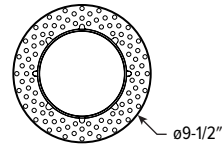

## FLANGE TYPE DETAILS

1/2" STANDARD

Ceiling Cutout:  $\phi 6-1/2"$

1/4" MUD-IN

Ceiling cutout:  $\phi 6-3/4"$

MUD FLANGE MOUNTING KIT (SLIM FLANGE TYPE)