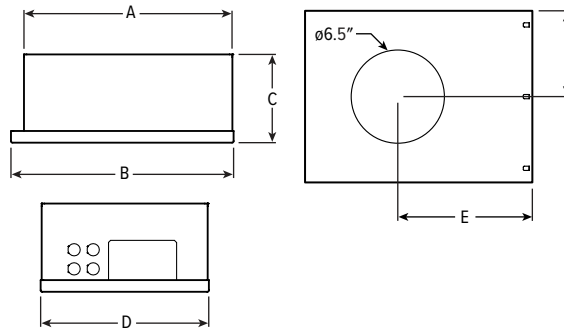

6PR PoE | tunable WHITE 6" Shallow Plenum Downlight – Round

MOUNTING TYPE DETAILS

NEW CONSTRUCTION

IC-RATED

LUMENS	LENGTH					
	A	B	C	D	E	F
P15	15-1/16"	16"	4-1/2"	12-1/8"	9-1/2"	6"
P29	15-3/16"	16"	6-3/8"			

REMODEL

Receiver Bracket

Driver and Junction Box

MOUNTING HARDWARE DETAILS

F1 Integral 2-position fixed pan bracket, universal bar hanger included

F1 with I Mounting Type

BA1 Adjustable butterfly pan bracket, bar hanger not included (N Mounting Type only)

BA2 Adjustable butterfly pan bracket, heavy-duty universal bar hanger included (N Mounting Type only)

CA1 Adjustable caterpillar pan bracket, universal bar hanger included (N Mounting Type only)

CA2 Adjustable caterpillar pan bracket, t-bar hanger included (N Mounting Type only)