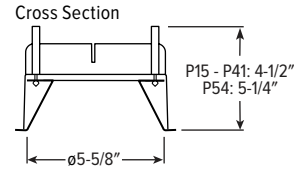

6PR PoE | tunable WHITE 6" Shallow Plenum Downlight – Round

MOUNTING TYPE DETAILS

NEW CONSTRUCTION

IC-RATED

LUMENS	LENGTH					
	A	B	C	D	E	F
P15	15-1/16"	16"	4-1/2"	12-1/8"	9-1/2"	6"
P29	15-3/16"	16"	6-3/8"			

REMODEL

Receiver Bracket

Driver and Junction Box

MOUNTING HARDWARE DETAILS

F1 Integral 2-position fixed pan bracket, universal bar hanger included

F1 with I Mounting Type

BA1 Adjustable butterfly pan bracket, bar hanger not included (N Mounting Type only)

BA2 Adjustable butterfly pan bracket, heavy-duty universal bar hanger included (N Mounting Type only)

CA1 Adjustable caterpillar pan bracket, universal bar hanger included (N Mounting Type only)

CA2 Adjustable caterpillar pan bracket, t-bar hanger included (N Mounting Type only)