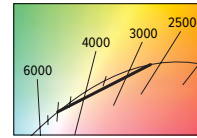

#### STANDARD

	DISTRIBUTION	DELIVERED LUMENS	WATTAGE	EFFICACY (lm/W)
P15	W	1459	12.3	118.6
	M	1480	12.3	120.3
	N	1493	12.3	121.4
P29	W	2888	25.0	115.5
	M	2928	25.0	117.0
	N	2957	25.0	118.3
P41	W	4131	37.5	110.1
	M	4150	37.5	110.7
	N	4044	37.5	107.8
P54	W	5434	50.0	108.7
	M	-	-	-
	N	-	-	-

- Photometrics tested in accordance with IESNA LM-79. Results shown are based on 25°C ambient temperature.
- Standard results based on 3500K/80 CRI, actual lumens may vary +/-5%
- Tunable white results based on 4000K/80 CRI, actual lumens may vary +/-5%
- Use multiplier tables to calculate additional options.

#### TUNABLE WHITE

	DISTRIBUTION	DELIVERED LUMENS	WATTAGE	EFFICACY (lm/W)
P15	W	910	12.3	74.0
	M	875	12.3	71.1
	N	844	12.3	68.6
P29	W	1912	25.0	76.5
	M	1838	25.0	73.5
	N	1772	25.0	70.9
P41	W	3265	43.5	75.1
	M	-	-	-
	N	-	-	-

### PHOTOMETRY

6PR-TL-P29/835-POE PR-LW-OF-WH Total Luminaire Output: 2888 lumens; 25.0 Watts | Efficacy: 115.5 lm/W | 80 CRI; 3500K CCT

CANDLEPOWER DISTRIBUTION	VERTICAL ANGLE	HORIZONTAL ANGLE	ZONAL LUMENS
		0°	
	0	1529	
	5	1502	142
	15	1406	397
	25	1293	596
	35	1124	695
	45	727	552
	55	291	272
	65	145	146
	75	66	71
	85	15	18
	90	1	