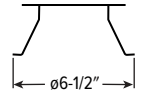

Ceiling Cutout: $\phi 6-1/2"$

1/4" MUD-IN