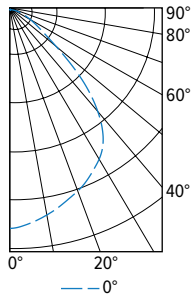

#### TUNABLE WHITE

	DISTRIBUTION	DELIVERED LUMENS	WATTAGE	EFFICACY (lm/W)
P15	W	910	12.3	74.0
	M	875	12.3	71.1
	N	844	12.3	68.6
P29	W	1912	25.0	76.5
	M	1838	25.0	73.5
	N	1772	25.0	70.9
P41	W	3265	43.5	75.1
	M	-	-	-
	N	-	-	-

### PHOTOMETRY

6PR-TL-P29/835-POE PR-LW-OF-WH Total Luminaire Output: 2888 lumens; 25.0 Watts | Efficacy: 115.5 lm/W | 80 CRI; 3500K CCT

CANDLEPOWER DISTRIBUTION	VERTICAL ANGLE	HORIZONTAL ANGLE	ZONAL LUMENS
		0°	
	0	1529	
	5	1502	142
	15	1406	397
	25	1293	596
	35	1124	695
	45	727	552
	55	291	272
	65	145	146
	75	66	71
	85	15	18
	90	1	