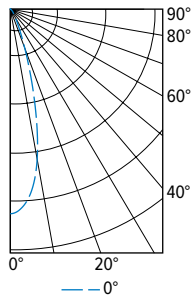

### PHOTOMETRY

6PR-TL-P29/835-POE PR-LW-OF-WH Total Luminaire Output: 2888 lumens; 25.0 Watts | Efficacy: 115.5 lm/W | 80 CRI; 3500K CCT

CANDLEPOWER DISTRIBUTION	VERTICAL ANGLE	HORIZONTAL ANGLE	ZONAL LUMENS
		0°	
	0	1529	
	5	1502	142
	15	1406	397
	25	1293	596
	35	1124	695
	45	727	552
	55	291	272
	65	145	146
	75	66	71
	85	15	18
	90	1	

LUMEN SUMMARY	ZONE	LUMENS	% FIXTURE
	0 - 40	1830	63
	0 - 60	2653	92
	0 - 90	2888	100
	0 - 180	2888	100

6PR-TL-P29/835-POE PR-LM-OF-WH Total Luminaire Output: 2928 lumens; 25.0 Watts | Efficacy: 117.0 lm/W | 80 CRI; 3500K CCT