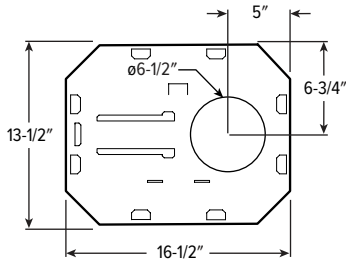

6PR PoE | tunable WHITE 6" Shallow Plenum Downlight – Round

MOUNTING TYPE DETAILS

NEW CONSTRUCTION