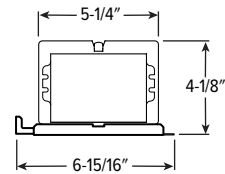

Driver and Junction Box