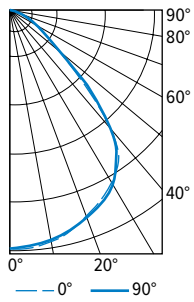

6PS tunable WHITE 6" Shallow Plenum Downlight – Square

FIXTURE PERFORMANCE DATA

	DISTRIBUTION	DELIVERED LUMENS	WATTAGE	EFFICACY (lm/W)
L12	W	1267	14.6	87.0
	M	1203	14.6	82.7
	N	1154	14.6	79.3
L20	W	2205	24.0	91.9
	M	2098	24.0	87.4
	N	2018	24.0	84.1
L42	W	4466	46.7	95.6
	M	-	-	-
	N	-	-	-

MULTIPLIER TABLES

COLOR TEMPERATURE		
CCT	LUMENS	WATTS
2700K	0.83	1.03
3000K	1.00	1.00
3500K	0.99	0.99
4000K	1.00	1.00
5000K	0.98	1.03

TRIM	
CATALOG NUMBER	CONVERSION FACTOR
AD	0.85
PD	0.85

- Photometrics tested in accordance with IESNA LM-79. Results shown are based on 25°C ambient temperature.
- Wattage shown is based on 120V input.
- Results based on 4000K, 80 CRI, actual lumens may vary +/-5%
- Use multiplier tables to calculate additional options

PHOTOMETRY

6PS-L20/8TW-DIM-UNV-LW-OF-WH Total Luminaire Output: 2205 lumens; 24.0 Watts | Efficacy: 91.9 lm/W | 80.0 CRI; 4000K CCT

CANDLEPOWER DISTRIBUTION	VERTICAL ANGLE	HORIZONTAL ANGLE			ZONAL LUMENS
		0°	45°	90°	
	0	1091	1091	1091	
	5	1091	1085	1082	103
	15	1052	1044	1047	295
	25	978	968	976	449
	35	868	867	847	533
	45	518	654	513	440
	55	196	307	188	223
	65	94	114	94	104
	75	41	44	42	47
	85	8	7	8	10
	90	0	0	0	