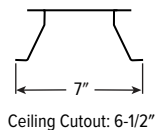

FLANGE TYPE DETAILS

1/2" STANDARD