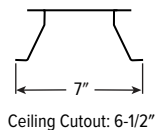

FLANGE TYPE DETAILS

1/2" STANDARD