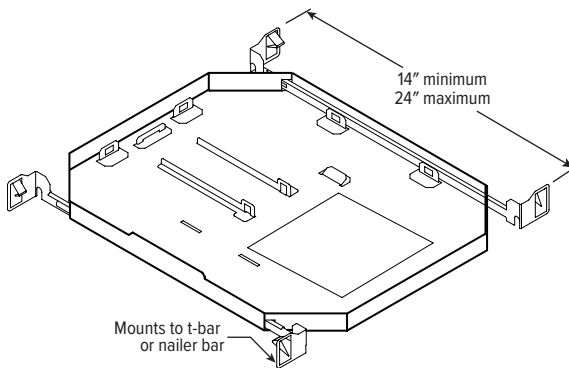

EM/10W/RTS DETAILS

Shown Installed

MOUNTING HARDWARE DETAILS

F1 Integral 2-position fixed pan bracket, universal bar hanger included

F1 with I Mounting Type

BA1 Adjustable butterfly pan bracket, bar hanger not included (N Mounting Type only)