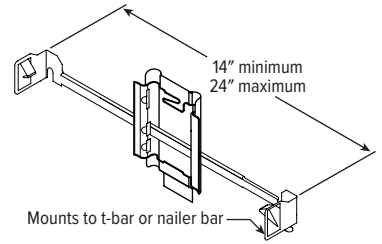

BA1 Adjustable butterfly pan bracket, bar hanger not included (N Mounting Type only)

BA2 Adjustable butterfly pan bracket, heavy-duty universal bar hanger included (N Mounting Type only)

CA1 Adjustable caterpillar pan bracket, universal bar hanger included (N Mounting Type only)