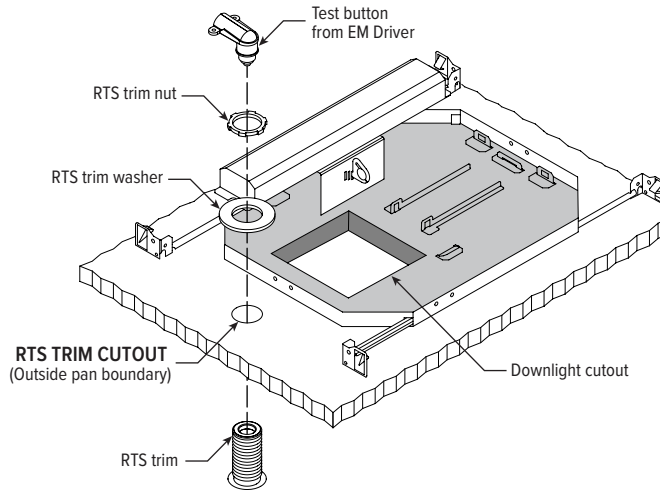

CS Clear semi-specular **WH** White **BL** Black

MOUNTING TYPE DETAILS

NEW CONSTRUCTION

IC-RATED

LUMENS	LENGTH					
	A	B	C	D	E	F
L12	15-3/16"	16"	4-1/2"	12-1/8"	6-1/4"	2-13/16"
L20			6-3/8"			

REMODEL

6PS tunable WHITE 6" Shallow Plenum Downlight – Square

EM/10W/RTS DETAILS

Shown Installed

MOUNTING HARDWARE DETAILS

F1 Integral 2-position fixed pan bracket, universal bar hanger included

F1 with I Mounting Type

BA1 Adjustable butterfly pan bracket, bar hanger not included (N Mounting Type only)