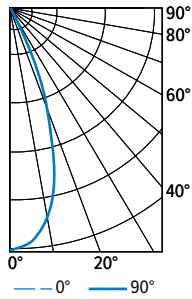

CANDLEPOWER DISTRIBUTION	VERTICAL ANGLE	HORIZONTAL ANGLE			ZONAL LUMENS
		0°	45°	90°	
	0	1091	1091	1091	
	5	1091	1085	1082	103
	15	1052	1044	1047	295
	25	978	968	976	449
	35	868	867	847	533
	45	518	654	513	440
	55	196	307	188	223
	65	94	114	94	104
	75	41	44	42	47
	85	8	7	8	10
	90	0	0	0	

LUMEN SUMMARY	ZONE	LUMENS	% FIXTURE
	0 - 30	848	38
	0 - 40	1380	63
	0 - 60	2043	93
	0 - 90	2205	100
	0 - 180	2205	100

6PS-L20/8TW-DIM-UNV-LM-OF-WH Total Luminaire Output: 2098 lumens; 24.0 Watts | Efficacy: 87.4 lm/W | 80.0 CRI; 4000K CCT