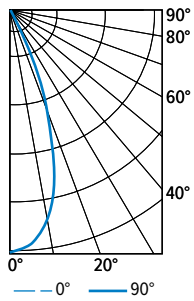

CANDLEPOWER DISTRIBUTION	VERTICAL ANGLE	HORIZONTAL ANGLE			ZONAL LUMENS
		0°	45°	90°	
	0	1091	1091	1091	
	5	1091	1085	1082	103
	15	1052	1044	1047	295
	25	978	968	976	449
	35	868	867	847	533
	45	518	654	513	440
	55	196	307	188	223
	65	94	114	94	104
	75	41	44	42	47
	85	8	7	8	10
	90	0	0	0	

LUMEN SUMMARY	ZONE	LUMENS	% FIXTURE
	0 - 30	848	38
	0 - 40	1380	63
	0 - 60	2043	93
	0 - 90	2205	100
	0 - 180	2205	100

6PS-L20/8TW-DIM-UNV-LM-OF-WH Total Luminaire Output: 2098 lumens; 24.0 Watts | Efficacy: 87.4 lm/W | 80.0 CRI; 4000K CCT