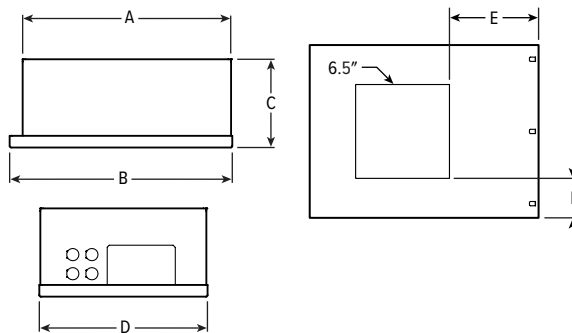

CS Clear semi-specular **WH** White **BL** Black

MOUNTING TYPE DETAILS

NEW CONSTRUCTION

IC-RATED

LUMENS	LENGTH					
	A	B	C	D	E	F
L12	15-3/16"	16"	4-1/2"	12-1/8"	6-1/4"	2-13/16"
L20			6-3/8"			

REMODEL

6PS tunable WHITE 6" Shallow Plenum Downlight – Square