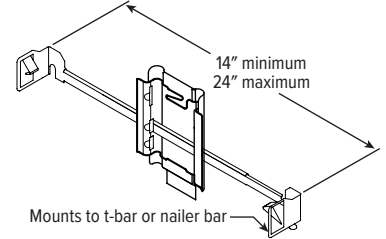

CA1 Adjustable caterpillar pan bracket, universal bar hanger included (N Mounting Type only)