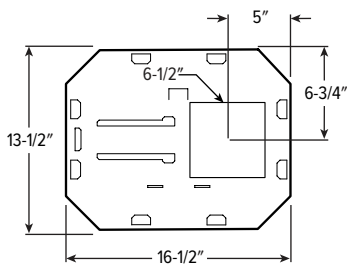

CS Clear semi-specular **WH** White **BL** Black

MOUNTING TYPE DETAILS

NEW CONSTRUCTION

IC-RATED

LUMENS	LENGTH					
	A	B	C	D	E	F
L12	15-3/16"	16"	4-1/2"	12-1/8"	6-1/4"	2-13/16"
L20			6-3/8"			

REMODEL

6PS tunable WHITE 6" Shallow Plenum Downlight – Square