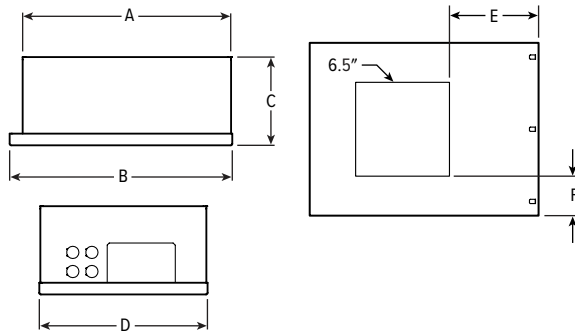

6PS tunable WHITE 6" Shallow Plenum Downlight – Square

CONTROL DETAILS

REFLECTOR FINISH DETAILS

MOUNTING TYPE DETAILS

NEW CONSTRUCTION

IC-RATED

LUMENS	LENGTH					
	A	B	C	D	E	F
L12	15-3/16"	16"	4-1/2"	12-1/8"	6-1/4"	2-13/16"
L20	15-3/16"	16"	6-3/8"	12-1/8"	6-1/4"	2-13/16"