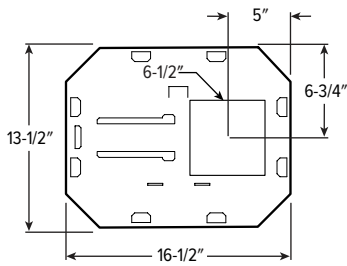

6PS tunable WHITE 6" Shallow Plenum Downlight – Square

CONTROL DETAILS

REFLECTOR FINISH DETAILS

MOUNTING TYPE DETAILS

NEW CONSTRUCTION

IC-RATED

LUMENS	LENGTH					
	A	B	C	D	E	F
L12	15-3/16"	16"	4-1/2"	12-1/8"	6-1/4"	2-13/16"
L20	15-3/16"	16"	6-3/8"	12-1/8"	6-1/4"	2-13/16"