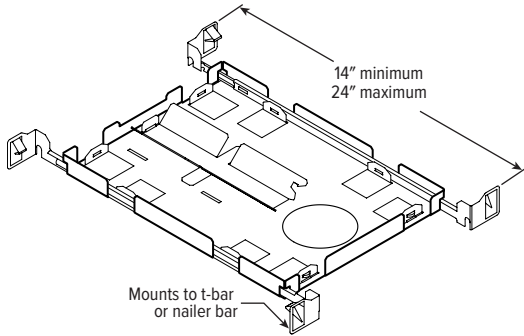

REMODEL

EM/10W/RTS DETAILS

Shown Installed

6PS tunable WHITE 6" Shallow Plenum Downlight – Square

MOUNTING HARDWARE DETAILS

F1 Integral 2-position fixed pan bracket, universal bar hanger included

F1 with I Mounting Type