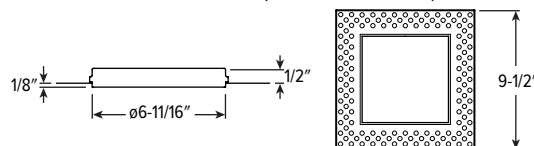

LUMEN SUMMARY	ZONE	LUMENS	% FIXTURE
	0 - 30	1603	79
	0 - 40	1783	88
	0 - 60	1954	97
	0 - 90	2018	100
	0 - 180	2018	100

FLANGE TYPE DETAILS

1/2" STANDARD

1/4" MUD-IN

MUD FLANGE MOUNTING KIT (SLIM FLANGE TYPE)