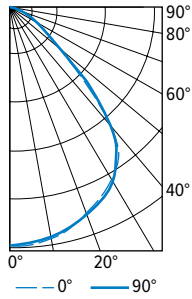

6PS tunable WHITE

6" Shallow Plenum Downlight – Square

FIXTURE PERFORMANCE DATA

	DISTRIBUTION	DELIVERED LUMENS	WATTAGE	EFFICACY (lm/W)
L12	W	1267	14.6	87.0
	M	1203	14.6	82.7
	N	1154	14.6	79.3
L20	W	2205	24.0	91.9
	M	2098	24.0	87.4
	N	2018	24.0	84.1
L42	W	4466	46.7	95.6
	M	-	-	-
	N	-	-	-

MULTIPLIER TABLES

COLOR TEMPERATURE		
CCT	LUMENS	WATTS
2700K	0.83	1.03
3000K	1.00	1.00
3500K	0.99	0.99
4000K	1.00	1.00
5000K	0.98	1.03

TRIM	
CATALOG NUMBER	CONVERSION FACTOR
AD	0.85
PD	0.85

- Photometrics tested in accordance with IESNA LM-79. Results shown are based on 25°C ambient temperature.
- Wattage shown is based on 120V input.
- Results based on 4000K, 80 CRI, actual lumens may vary +/-5%
- Use multiplier tables to calculate additional options

PHOTOMETRY

6PS-L20/8TW-DIM-UNV-LW-OF-WH Total Luminaire Output: 2205 lumens; 24.0 Watts | Efficacy: 91.9 lm/W | 80.0 CRI; 4000K CCT

CANDLEPOWER DISTRIBUTION	VERTICAL ANGLE	HORIZONTAL ANGLE			ZONAL LUMENS
		0°	45°	90°	
	0	1091	1091	1091	
	5	1091	1085	1082	103
	15	1052	1044	1047	295
	25	978	968	976	449
	35	868	867	847	533
	45	518	654	513	440
	55	196	307	188	223
	65	94	114	94	104
	75	41	44	42	47
	85	8	7	8	10
	90	0	0	0	