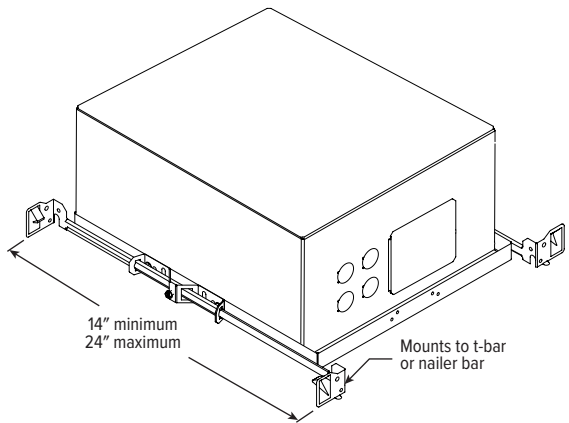

EM/10W/RTS DETAILS

Shown Installed

MOUNTING HARDWARE DETAILS

F1 Integral 2-position fixed pan bracket, universal bar hanger included

F1 with I Mounting Type

BA1 Adjustable butterfly pan bracket, bar hanger not included (N Mounting Type only)