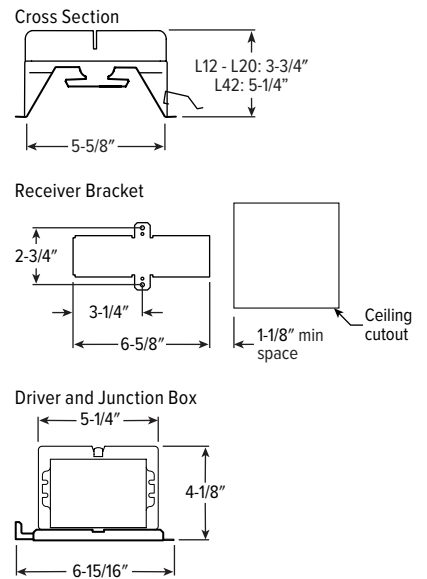

CS Clear semi-specular **WH** White **BL** Black

MOUNTING TYPE DETAILS

NEW CONSTRUCTION

IC-RATED

LUMENS	LENGTH					
	A	B	C	D	E	F
L12	15-3/16"	16"	4-1/2"	12-1/8"	6-1/4"	2-13/16"
L20			6-3/8"			

REMODEL

6PS tunable WHITE 6" Shallow Plenum Downlight – Square

EM/10W/RTS DETAILS

Shown Installed

MOUNTING HARDWARE DETAILS

F1 Integral 2-position fixed pan bracket, universal bar hanger included

F1 with I Mounting Type

BA1 Adjustable butterfly pan bracket, bar hanger not included (N Mounting Type only)