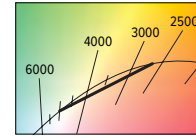

6PS tunable WHITE

6" Shallow Plenum Downlight – Square

FIXTURE PERFORMANCE DATA

	DISTRIBUTION	DELIVERED LUMENS	WATTAGE	EFFICACY (lm/W)
L12	W	1267	14.6	87.0
	M	1203	14.6	82.7
	N	1154	14.6	79.3
L20	W	2205	24.0	91.9
	M	2098	24.0	87.4
	N	2018	24.0	84.1
L42	W	4466	46.7	95.6
	M	-	-	-
	N	-	-	-

MULTIPLIER TABLES

COLOR TEMPERATURE		
CCT	LUMENS	WATTS
2700K	0.83	1.03
3000K	1.00	1.00
3500K	0.99	0.99
4000K	1.00	1.00
5000K	0.98	1.03

TRIM	
CATALOG NUMBER	CONVERSION FACTOR
AD	0.85
PD	0.85

- Photometrics tested in accordance with IESNA LM-79. Results shown are based on 25°C ambient temperature.
- Wattage shown is based on 120V input.
- Results based on 4000K, 80 CRI, actual lumens may vary +/-5%
- Use multiplier tables to calculate additional options

PHOTOMETRY

6PS-L20/8TW-DIM-UNV-LW-OF-WH Total Luminaire Output: 2205 lumens; 24.0 Watts | Efficacy: 91.9 lm/W | 80.0 CRI; 4000K CCT

CANDLEPOWER DISTRIBUTION	VERTICAL ANGLE	HORIZONTAL ANGLE			ZONAL LUMENS
		0°	45°	90°	
	0	1091	1091	1091	
	5	1091	1085	1082	103
	15	1052	1044	1047	295
	25	978	968	976	449
	35	868	867	847	533
	45	518	654	513	440
	55	196	307	188	223
	65	94	114	94	104
	75	41	44	42	47
	85	8	7	8	10
	90	0	0	0	