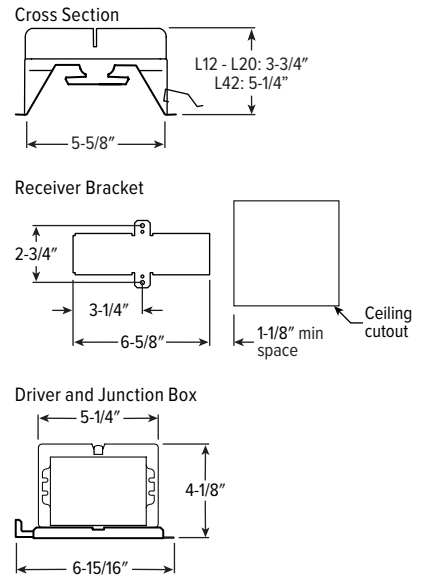

6PS tunable WHITE 6" Shallow Plenum Downlight – Square

CONTROL DETAILS

REFLECTOR FINISH DETAILS

MOUNTING TYPE DETAILS

NEW CONSTRUCTION

IC-RATED

LUMENS	LENGTH					
	A	B	C	D	E	F
L12	15-3/16"	16"	4-1/2"	12-1/8"	6-1/4"	2-13/16"
L20	15-3/16"	16"	6-3/8"	12-1/8"	6-1/4"	2-13/16"

REMODEL

EM/10W/RTS DETAILS

Shown Installed

6PS tunable WHITE 6" Shallow Plenum Downlight – Square

MOUNTING HARDWARE DETAILS

F1 Integral 2-position fixed pan bracket, universal bar hanger included

F1 with I Mounting Type