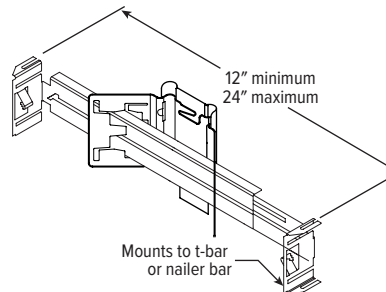

BA2 Adjustable butterfly pan bracket, heavy-duty universal bar hanger included (N Mounting Type only)