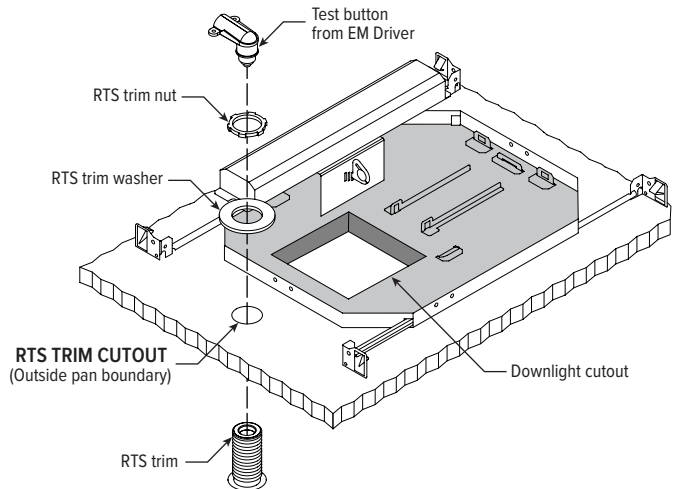

6PS tunable WHITE 6" Shallow Plenum Downlight – Square

CONTROL DETAILS

REFLECTOR FINISH DETAILS

MOUNTING TYPE DETAILS

NEW CONSTRUCTION

IC-RATED

LUMENS	LENGTH					
	A	B	C	D	E	F
L12	15-3/16"	16"	4-1/2"	12-1/8"	6-1/4"	2-13/16"
L20	15-3/16"	16"	6-3/8"	12-1/8"	6-1/4"	2-13/16"

REMODEL

EM/10W/RTS DETAILS