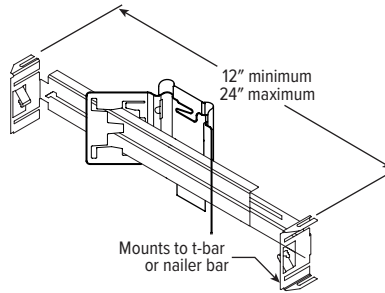

BA1 Adjustable butterfly pan bracket, bar hanger not included (N Mounting Type only)

BA2 Adjustable butterfly pan bracket, heavy-duty universal bar hanger included (N Mounting Type only)

CA1 Adjustable caterpillar pan bracket, universal bar hanger included (N Mounting Type only)