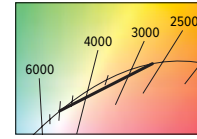

6PS tunable WHITE 6" Shallow Plenum Downlight – Square

FIXTURE PERFORMANCE DATA

	DISTRIBUTION	DELIVERED LUMENS	WATTAGE	EFFICACY (lm/W)
L12	W	1267	14.6	87.0
	M	1203	14.6	82.7
	N	1154	14.6	79.3
L20	W	2205	24.0	91.9
	M	2098	24.0	87.4
	N	2018	24.0	84.1
L42	W	4466	46.7	95.6
	M	-	-	-
	N	-	-	-

MULTIPLIER TABLES

COLOR TEMPERATURE		
CCT	LUMENS	WATTS
2700K	0.83	1.03
3000K	1.00	1.00
3500K	0.99	0.99
4000K	1.00	1.00
5000K	0.98	1.03

TRIM	
CATALOG NUMBER	CONVERSION FACTOR
AD	0.85
PD	0.85

- Photometrics tested in accordance with IESNA LM-79. Results shown are based on 25°C ambient temperature.
- Wattage shown is based on 120V input.
- Results based on 4000K, 80 CRI, actual lumens may vary +/-5%
- Use multiplier tables to calculate additional options

PHOTOMETRY

6PS-L20/8TW-DIM-UNV-LW-OF-WH Total Luminaire Output: 2205 lumens; 24.0 Watts | Efficacy: 91.9 lm/W | 80.0 CRI; 4000K CCT

CANDLEPOWER DISTRIBUTION	VERTICAL ANGLE	HORIZONTAL ANGLE			ZONAL LUMENS
		0°	45°	90°	
	0	1091	1091	1091	
	5	1091	1085	1082	103
	15	1052	1044	1047	295
	25	978	968	976	449
	35	868	867	847	533
	45	518	654	513	440
	55	196	307	188	223
	65	94	114	94	104
	75	41	44	42	47
	85	8	7	8	10
	90	0	0	0	