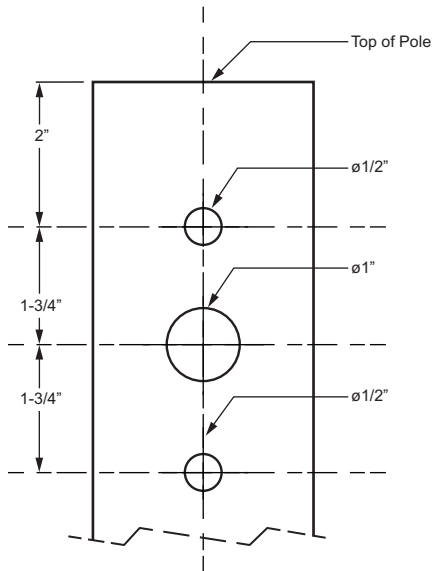

SQUARE/RECTANGULAR AREA LIGHTS	
FIXTURE	A
OCO2424	5-3/4"
OEP1717	3-1/4"
OEP2121	4-3/4"
OEP2424	5-3/4"
OER1717	3-1/4"
OCO1717	3-1/4"
OER2121	4-3/4"
OER2424	5-3/4"
OEZ1722	2-1/4"
OEZ2127	3-1/4"
OEZ2431	4-1/4"
OSVS1717	3-1/4"
OSVS2121	4-3/4"
OSVS2424	5-3/4"

ROUND AREA LIGHTS	
FIXTURE	A
OBT18	1-3/4"
OBT24	2-3/4"
OBT27	2-3/4"
OFR18	1-3/4"
OFR24	2-3/4"
OFR27	2-3/4"

The sample templates above are not to scale and are not intended for actual use on-site. Scaled template will be shipped with every area light order.