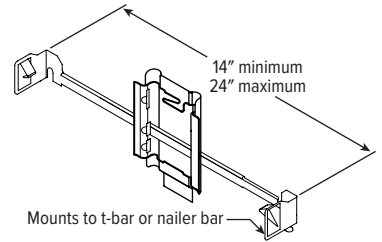

MOUNTING HARDWARE DETAILS

F1 Integral 2-position fixed pan bracket, universal bar hanger included

BA1 Adjustable butterfly pan bracket, bar hanger not included (N Mounting Type only)

CA1 Adjustable caterpillar pan bracket, universal bar hanger included (N Mounting Type only)