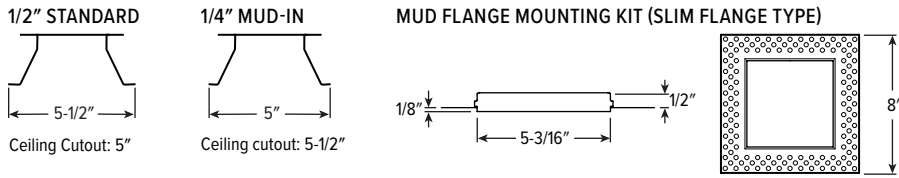

4PS PoE | tunable **WHITE** 4.5" Shallow Plenum Downlight – Square

FLANGE TYPE DETAILS