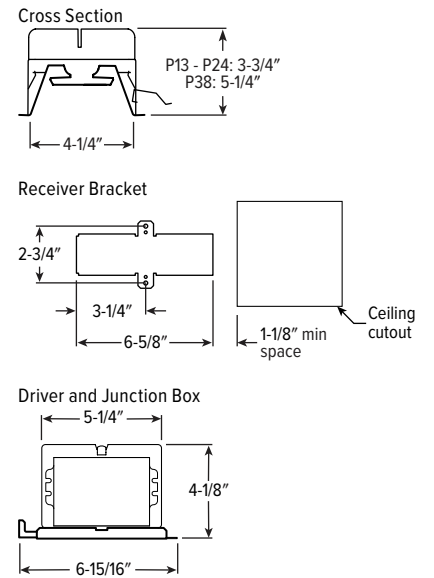

REFLECTOR FINISH DETAILS

MOUNTING TYPE DETAILS

NEW CONSTRUCTION

IC-RATED

LUMENS	LENGTH					
	A	B	C	D	E	F
P13 - P24	15-1/16"	16"	4-1/2"	12-1/8"	7"	3-9/16"

REMODEL

4PS PoE | tunable WHITE

4.5" Shallow Plenum Downlight – Square

MOUNTING HARDWARE DETAILS

F1 Integral 2-position fixed pan bracket, universal bar hanger included

BA1 Adjustable butterfly pan bracket, bar hanger not included (N Mounting Type only)

CA1 Adjustable caterpillar pan bracket, universal bar hanger included (N Mounting Type only)