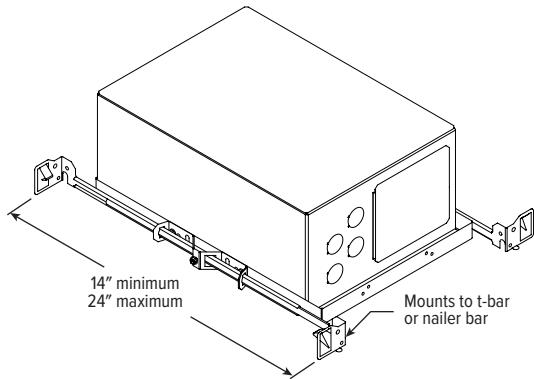

MOUNTING HARDWARE DETAILS

F1 Integral 2-position fixed pan bracket, universal bar hanger included

BA1 Adjustable butterfly pan bracket, bar hanger not included (N Mounting Type only)

CA1 Adjustable caterpillar pan bracket, universal bar hanger included (N Mounting Type only)