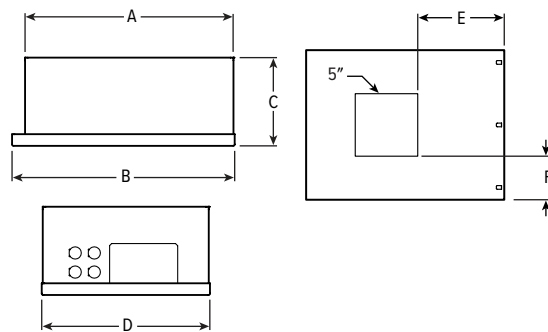

4PS PoE | tunable **WHITE** 4.5" Shallow Plenum Downlight – Square

FLANGE TYPE DETAILS

REFLECTOR FINISH DETAILS

MOUNTING TYPE DETAILS

NEW CONSTRUCTION

IC-RATED

LUMENS	LENGTH					
	A	B	C	D	E	F
P13 - P24	15-1/16"	16"	4-1/2"	12-1/8"	7"	3-9/16"

REMODEL