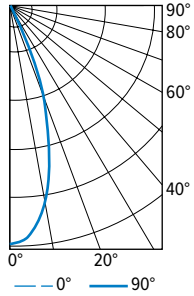

CANDLEPOWER DISTRIBUTION	VERTICAL ANGLE	HORIZONTAL ANGLE			ZONAL LUMENS
		0°	45°	90°	
	0	1347	1347	1346	
	5	1346	1339	1338	127
	15	1298	1291	1287	365
	25	1213	1216	1201	553
	35	862	1026	838	575
	45	388	598	374	374
	55	222	249	213	212
	65	121	119	118	121
	75	51	51	51	55
	85	8	7	6	11
	90	0	0	0	

LUMEN SUMMARY	ZONE	LUMENS	% FIXTURE
	0 - 30	1045	44
	0 - 40	1620	68
	0 - 60	2206	92
	0 - 90	2393	100
	0 - 180	2393	100

4PS-P24/835-POE PR-LM-OF-WH Total Luminaire Output: 2474 lumens; 25.0 Watts | Efficacy: 99.0 lm/W | 80 CRI; 3500K CCT