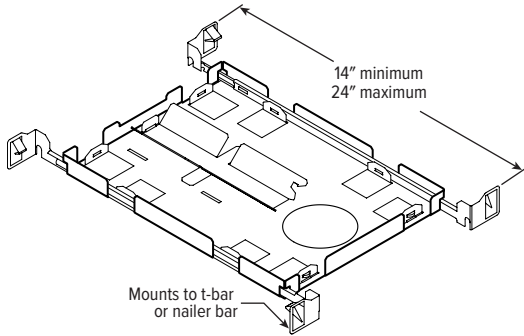

MOUNTING HARDWARE DETAILS

F1 Integral 2-position fixed pan bracket, universal bar hanger included

BA1 Adjustable butterfly pan bracket, bar hanger not included (N Mounting Type only)

CA1 Adjustable caterpillar pan bracket, universal bar hanger included (N Mounting Type only)