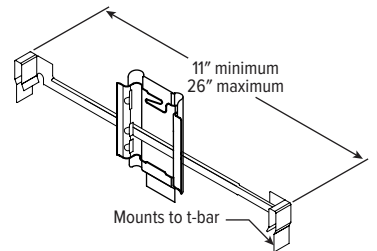

CA2 Adjustable caterpillar pan bracket, t-bar hanger included (N Mounting Type only)