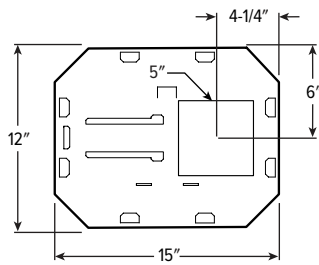

LUMEN SUMMARY	ZONE	LUMENS	% FIXTURE
	0 - 30	1967	82
	0 - 40	2172	91
	0 - 60	2339	98
	0 - 90	2394	100
	0 - 180	2394	100

4PS PoE | tunable **WHITE** 4.5" Shallow Plenum Downlight – Square

FLANGE TYPE DETAILS

REFLECTOR FINISH DETAILS

MOUNTING TYPE DETAILS

NEW CONSTRUCTION

IC-RATED

LUMENS	LENGTH					
	A	B	C	D	E	F
P13 - P24	15-1/16"	16"	4-1/2"	12-1/8"	7"	3-9/16"

REMODEL

4PS PoE | tunable WHITE

4.5" Shallow Plenum Downlight – Square