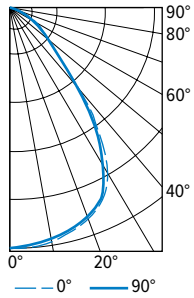

4PS PoE | tunable WHITE

4.5" Shallow Plenum Downlight – Square

FIXTURE PERFORMANCE DATA

STANDARD

	DIST.	DELIVERED LUMENS	WATTAGE	EFFICACY (lm/W)
P13	W	1289	12.3	104.8
	M	1333	12.3	108.3
	N	1290	12.3	104.8
P24	W	2393	25.0	96.0
	M	2474	25.0	99.0
	N	2394	25.0	96.0
	W	3806	37.5	101.5
P38	M	3934	37.5	104.9
	N	3807	37.5	101.5

TUNABLE WHITE

	DIST.	DELIVERED LUMENS	WATTAGE	EFFICACY (lm/W)
P13	W	1005	12.3	81.7
	M	1017	12.3	82.6
	N	982	12.3	79.9
P24	W	2005	25.0	80.2
	M	2133	25.0	85.3
	N	2062	25.0	82.5

- Photometrics tested in accordance with IESNA LM-79. Results shown are based on 25°C ambient temperature.
- Standard results based on 3500K/80 CRI, actual lumens may vary +/-5%
- Tunable white results based on 4000K/80 CRI, actual lumens may vary +/-5%
- Use multiplier tables to calculate additional options.

TRIM	
CATALOG NUMBER	CONVERSION FACTOR
AD	0.85
PD	0.85

PHOTOMETRY

4PS-P24/835-POE PR-LW-OF-WH Total Luminaire Output: 2393 lumens; 25.0 Watts | Efficacy: 96.0 lm/W | 80 CRI; 3500K CCT

CANDLEPOWER DISTRIBUTION	VERTICAL ANGLE	HORIZONTAL ANGLE			ZONAL LUMENS
		0°	45°	90°	
	0	1347	1347	1346	
	5	1346	1339	1338	127
	15	1298	1291	1287	365
	25	1213	1216	1201	553
	35	862	1026	838	575
	45	388	598	374	374
	55	222	249	213	212
	65	121	119	118	121
	75	51	51	51	55
	85	8	7	6	11
	90	0	0	0	