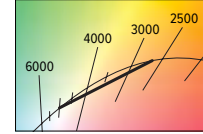

4PS PoE | tunable WHITE

4.5" Shallow Plenum Downlight – Square

FIXTURE PERFORMANCE DATA

STANDARD

	DIST.	DELIVERED LUMENS	WATTAGE	EFFICACY (lm/W)
P13	W	1289	12.3	104.8
	M	1333	12.3	108.3
	N	1290	12.3	104.8
P24	W	2393	25.0	96.0
	M	2474	25.0	99.0
	N	2394	25.0	96.0
	W	3806	37.5	101.5
P38	M	3934	37.5	104.9
	N	3807	37.5	101.5

TUNABLE WHITE

	DIST.	DELIVERED LUMENS	WATTAGE	EFFICACY (lm/W)
P13	W	1005	12.3	81.7
	M	1017	12.3	82.6
	N	982	12.3	79.9
P24	W	2005	25.0	80.2
	M	2133	25.0	85.3
	N	2062	25.0	82.5

- Photometrics tested in accordance with IESNA LM-79. Results shown are based on 25°C ambient temperature.
- Standard results based on 3500K/80 CRI, actual lumens may vary +/-5%
- Tunable white results based on 4000K/80 CRI, actual lumens may vary +/-5%
- Use multiplier tables to calculate additional options.

MULTIPLIER TABLES

	COLOR TEMPERATURE		
	CCT	LUMENS	
		STANDARD	TUNABLE WHITE
80 CRI	2700K	0.92	0.83
	3000K	0.98	1.00
	3500K	1.00	0.99
	4000K	1.01	1.00
	5000K	1.02	0.98
90 CRI	2700K	0.76	-
	3000K	0.79	-
	3500K	0.82	-
	4000K	0.84	-
	5000K	0.88	-

TRIM	
CATALOG NUMBER	CONVERSION FACTOR
AD	0.85
PD	0.85

PHOTOMETRY

4PS-P24/835-POE PR-LW-OF-WH Total Luminaire Output: 2393 lumens; 25.0 Watts | Efficacy: 96.0 lm/W | 80 CRI; 3500K CCT

CANDLEPOWER DISTRIBUTION	VERTICAL ANGLE	HORIZONTAL ANGLE			ZONAL LUMENS
		0°	45°	90°	
	0	1347	1347	1346	
	5	1346	1339	1338	127
	15	1298	1291	1287	365
	25	1213	1216	1201	553
	35	862	1026	838	575
	45	388	598	374	374
	55	222	249	213	212
	65	121	119	118	121
	75	51	51	51	55
	85	8	7	6	11
	90	0	0	0	