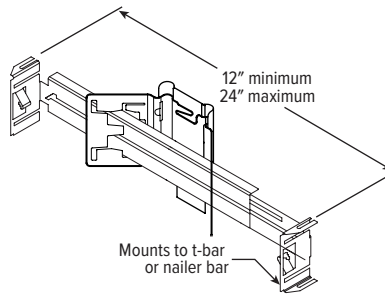

BA2 Adjustable butterfly pan bracket, heavy-duty universal bar hanger included (N Mounting Type only)