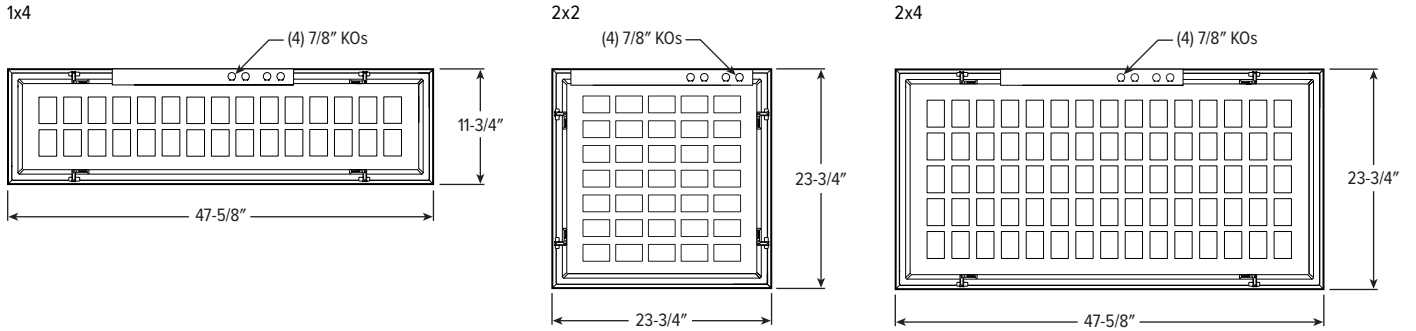

BACK VIEW

DRYWALL KIT (DFK) OPTIONS

ORDERING EXAMPLE: DFK - 24 24 W			
SERIES	WIDTH	LENGTH	FINISH
DFK Drywall Kit	See table below	See table below	W White AMW Anti-microbial white