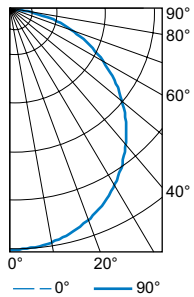

CANDLEPOWER DISTRIBUTION	VERTICAL ANGLE	HORIZONTAL ANGLE			ZONAL LUMENS
		0°	45°	90°	
	0	1205	1205	1205	
	5	1201	1200	1200	114
	15	1162	1159	1159	328
	25	1083	1078	1079	498
	35	970	963	964	604
	45	823	816	817	631
	55	651	643	643	576
	65	461	454	452	449
	75	263	259	256	273
	85	76	74	74	81
	90	1	0	0	

LUMEN SUMMARY	ZONE	LUMENS	% FIXTURE
	0 - 30	940	26
	0 - 40	1544	43
	0 - 60	2752	77
	0 - 90	3555	100
	0 - 180	3558	100

BP-22-LS/8CS-DIM-UNV_30W Total Luminaire Output: 3549 lumens; 28 Watts | Efficacy: 127 lm/W | 80 CRI; 4000K CCT