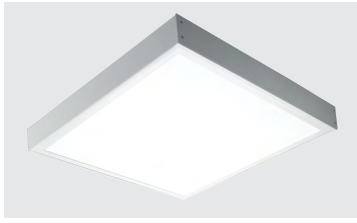

SURFACE MOUNT DETAILS

2x2 Shown