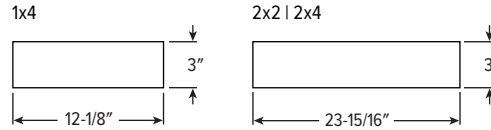

SURFACE MOUNT DETAILS

END VIEW

BACK VIEW

SKYLIGHT DETAILS

END VIEW

SIDE VIEW

BACK VIEW

FINISH OPTIONS

SURFACE AND SKYLIGHT KITS ONLY.

For custom color, please specify RAL code or a manufacturer code with description. All custom colors other than RAL require two sample swatches, minimum 1" square.