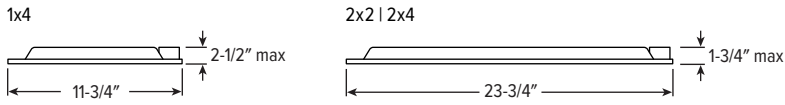

RECESSED DETAILS

END VIEW