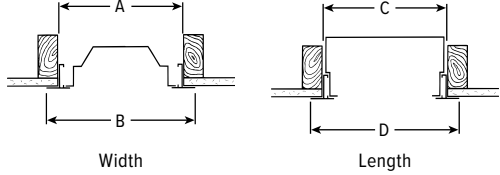

TYPICAL INSTALLATION

Refer to table for dimensions.

| CATALOG NUMBER | NOMINAL SIZE | ROUGH-IN | | FINISH TRIM SIZE | |
|----------------|--------------|-----------|------------|------------------|------------|
| | | WIDTH (A) | LENGTH (C) | WIDTH (B) | LENGTH (D) |
| DFK-1248_ | 1' x 4' | 12-3/8" | 48-3/8" | 13-5/16" | 49-5/16" |
| DFK-2424_ | 2' x 2' | 24-3/8" | 24-3/8" | 25-5/16" | 25-5/16" |
| DFK-2448_ | 2' x 4' | 24-3/8" | 48-3/8" | 25-5/16" | 49-5/16" |