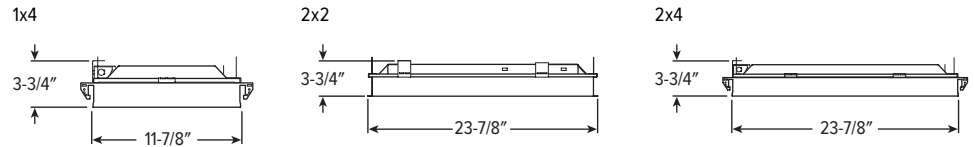

TYPICAL INSTALLATION

Refer to table for dimensions.

| CATALOG NUMBER | NOMINAL SIZE | ROUGH-IN | | FINISH TRIM SIZE | |
|----------------|--------------|-----------|------------|------------------|------------|
| | | WIDTH (A) | LENGTH (C) | WIDTH (B) | LENGTH (D) |
| DFK-1248_ | 1' x 4' | 12-3/8" | 48-3/8" | 13-5/16" | 49-5/16" |
| DFK-2424_ | 2' x 2' | 24-3/8" | 24-3/8" | 25-5/16" | 25-5/16" |
| DFK-2448_ | 2' x 4' | 24-3/8" | 48-3/8" | 25-5/16" | 49-5/16" |

SEE NEXT PAGE FOR SURFACE & SKYLIGHT DETAILS.

SURFACE MOUNT DETAILS

2x2 Shown

END VIEW

BACK VIEW

SKYLIGHT DETAILS

2x2 Shown

END VIEW