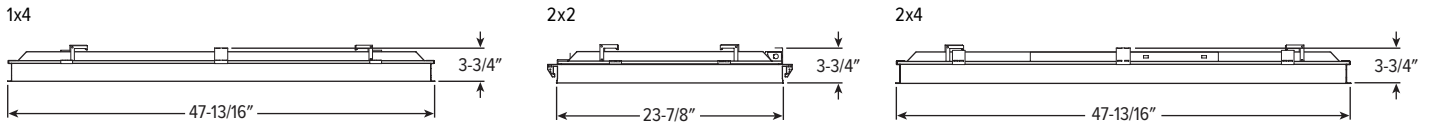

SURFACE MOUNT DETAILS

END VIEW

BACK VIEW

SKYLIGHT DETAILS

END VIEW

SIDE VIEW

BACK VIEW

FINISH OPTIONS

SURFACE AND SKYLIGHT KITS ONLY.

For custom color, please specify RAL code or a manufacturer code with description. All custom colors other than RAL require two sample swatches, minimum 1" square.