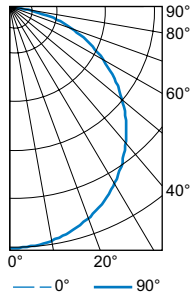

FIXTURE PERFORMANCE DATA

	WATTAGE SETTING	3500K			4000K			5000K		
		LUMEN OUTPUT	WATTAGE	EFFICACY (LM/W)	LUMEN OUTPUT	WATTAGE	EFFICACY (LM/W)	LUMEN OUTPUT	WATTAGE	EFFICACY (LM/W)
1x4	25	3002	26	115	3123	25	125	3014	25	121
	30	3396	30	113	3558	28	127	3414	30	114
	40	4687	41	114	4665	39	120	4412	40	110
2x2	25	2969	25	119	3115	24	130	3017	25	121
	30	3354	29	116	3549	28	127	3420	29	118
	40	4351	40	109	4163	38	110	4434	39	114
2x4	30	3452	29	119	3536	28	126	3464	28	124
	40	4491	39	115	4677	38	123	4522	40	113
	50	5361	48	111	5734	48	119	5479	50	110

Results based on 4000K, 80 CRI, actual lumens may vary +/-5%. To calculate lumen output in emergency mode, multiply the battery wattage by the efficacy.

PHOTOMETRY

BP-14-LS/8CS-DIM-UNV_30W Total Luminaire Output: 3558 lumens; 28 Watts | Efficacy: 127 lm/W | 80 CRI; 4000K CCT