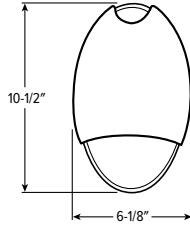

EMER/DECO LED Decorative Emergency Light

CATALOG #: _____

Type: _____

PROJECT: _____

FEATURES

- Decorative, low-profile, architectural design
- Factory-installed photocell included
- Ultra-bright, energy-efficient, long-life LEDs in 5000K CCT and minimum 70 CRI
- Delivers 1286 lumens in AC mode and 350 lumens in DC mode
- Provides 90 minutes of emergency operation
- Fully automatic solid-state two rate charger recharges battery in 24 hours
- Charge rate/power "ON" LED indicator light and push-to-test switch for mandated code compliance testing
- Standard self-diagnostic feature performs monthly, bi-annual, and annual tests to ensure reliable operation and meets electrical and life safety codes
- Field-selectable wiring allows for AC operation of unit to be controlled using a wall-switch, photocell or other switching mechanism
- Standard normally-on or normally-off and switched circuit
- Durable powder-coated finishes in white, black, nickel and dark bronze finish
- Available on QuickShip