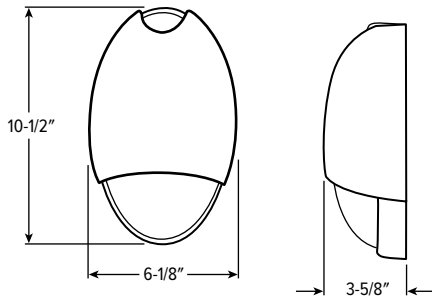

NOTES

- ¹ Standard.
- ² For cold temperature applications -20°C – 40°C

EMER/DECO ^{LED} Decorative Emergency Light

CROSS SECTIONS

FIXTURE DETAILS

BACKVIEW

BOLT CIRCLE PATTERN

Not to scale.