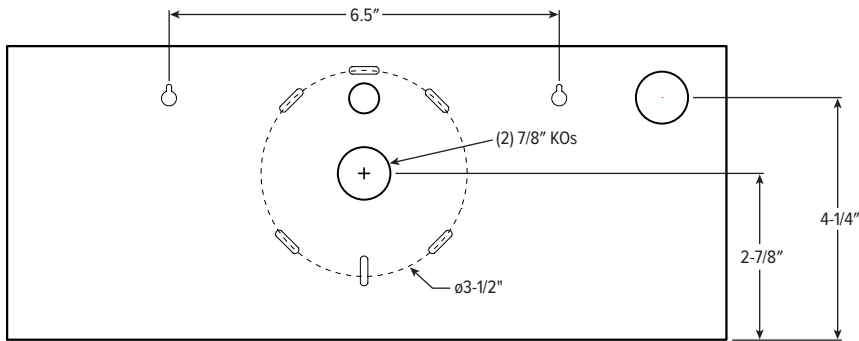

NOTES

- Wall mount only. Ships separately. See page 2 for OPTIONS DETAILS.
- Optional. Ships separately. See page 2 for REMOTE HEAD DETAILS.
- WETRHL and WETDRHL only.
- WETRHL and WETDRHL only.
- SRHL and SDRHL only.

FIXTURE DETAILS

MOUNTING DETAILS

WALL MOUNT BOLT CIRCLE PATTERN

Not to scale.

REMOTE HEAD DETAILS

SRHL

DIMENSIONS: 4-1/2" x 6-7/8"

SDRHL

DIMENSIONS: 9-1/4" x 7-1/4"

WETRHL

DIMENSIONS: 4-1/2" x 6-5/8"

WETDRHL

DIMENSIONS: 10-3/8" x 6-3/4"

OPTIONS DETAILS

Wall mount only. Ships separately.

PC2

DIMENSIONS: 15" x 22" x 7-3/4"