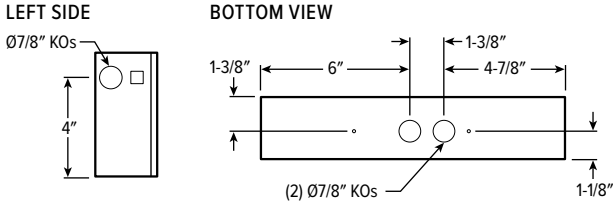

SPECIFICATIONS

- HOUSING** – Durable 20-gauge steel construction. White or black finish.
- LAMP HEADS** – Chrome-plated metallized reflector and plastic lens.
- ELECTRICAL** – Dual 120/277 voltage. 6V sealed lead acid, maintenance-free, rechargeable battery. Remote capacity of 20W standard. Runs up to 8 hours without remote heads. 1.5 watt (12 LEDs x 0.125 watt) per head.
- MOUNTING** – Knockouts on back for wall mount. Side and top knockouts for conduit feed applications.
- LISTINGS** –
 - UL 924 standard as an emergency light suitable for dry or damp locations (20°C - +50°C).
 - Meets NFPA 101 Life Safety Code, NEC, OSHA, Local and State Codes.
- WARRANTY** – 5-year limited warranty

FIXTURE DETAILS

MOUNTING DETAILS

WALL MOUNT BOLT CIRCLE PATTERN

Not to scale.

REMOTE HEAD DETAILS

SRHL

DIMENSIONS: 4-1/2" x 6-7/8"

SDRHL

DIMENSIONS: 9-1/4" x 7-1/4"

WETRHL

DIMENSIONS: 4-1/2" x 6-5/8"

WETDRHL

DIMENSIONS: 10-3/8" x 6-3/4"

OPTIONS DETAILS

Wall mount only. Ships separately.

PC2

DIMENSIONS: 15" x 22" x 7-3/4"