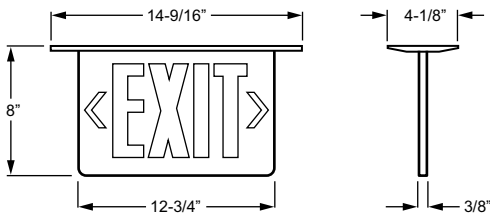

## CROSS SECTIONS

Recommended ceiling opening: 14-1/2" x 3-1/8"