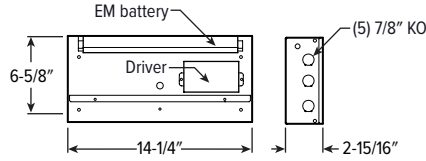

MOUNTING TYPE DETAILS

LUMENS	LENGTH			
	A	B	C	D
L11	15-3/16"	16"	4-1/8"	12-1/8"
L20	15-3/16"	16"	5-7/8"	12-1/8"

MOUNTING HARDWARE DETAILS

F1M Factory-installed 2-position fixed pan bracket, universal bar hanger included

BA1M Adjustable butterfly pan bracket, aluminum, bar hanger not included (N Mounting Type only)

CA1M Adjustable caterpillar pan bracket, aluminum, universal bar hanger included (N Mounting Type only)

M4PS tunable WHITE

4.5" MRI Shallow Plenum Downlight – Square

REMOTE DRIVER ENCLOSURE DETAILS (ORDERED & SHIPPED SEPARATELY)

REMOTE DRIVER ENCLOSURE FOR SINGLE FIXTURE

REMOTE DRIVER ENCLOSURE FOR SINGLE FIXTURE WITH EMERGENCY BATTERY