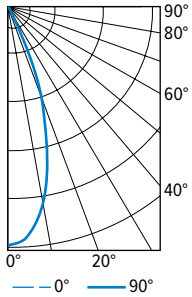

VERTICAL ANGLE	HORIZONTAL ANGLE			ZONAL LUMENS
	0°	45°	90°	
0	1134	1134	1134	
5	1134	1128	1128	107
15	1093	1088	1084	307
25	1022	1025	1011	466
35	726	864	706	485
45	327	504	315	315
55	187	210	180	179
65	102	100	99	102
75	43	43	43	47
85	6	6	5	9
90	0	0	0	

LUMEN SUMMARY	ZONE	LUMENS	% FIXTURE
	0 - 30	880	44
	0 - 40	1365	68
	0 - 60	1858	92
	0 - 90	2016	100
	0 - 180	2016	100

M4PS-L20/8TW-DIM-UNV-LM-OF-WH Total Luminaire Output: 2087 lumens; 24.0 Watts | Efficacy: 87.0 lm/W | 80.0 CRI; 4000K CCT