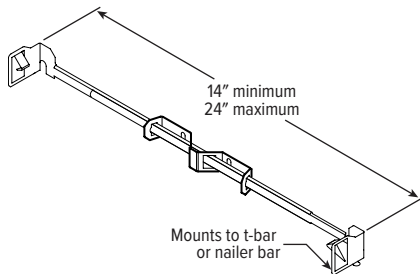

MOUNTING TYPE DETAILS

LUMENS	LENGTH			
	A	B	C	D
L11	15-3/16"	16"	4-1/8"	12-1/8"
L20	15-3/16"	16"	5-7/8"	12-1/8"

MOUNTING HARDWARE DETAILS

F1M Factory-installed 2-position fixed pan bracket, universal bar hanger included