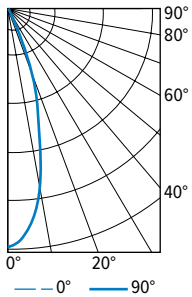

VERTICAL ANGLE	HORIZONTAL ANGLE			ZONAL LUMENS
	0°	45°	90°	
0	4486	4486	4486	
5	4338	4326	4340	397
15	2970	2970	2949	802
25	1027	1023	1024	503
35	300	302	318	205
45	111	120	117	93
55	49	54	51	48
65	24	26	26	25
75	10	10	12	11
85	0	1	1	2
90	0	0	0	

LUMEN SUMMARY	ZONE	LUMENS	% FIXTURE
	0 - 30	1702	82
	0 - 40	1907	91
	0 - 60	2049	98
	0 - 90	2087	100
	0 - 180	2087	100

M4PS-L20/8TW-DIM-UNV-LN-OF-WH Total Luminaire Output: 2019 lumens; 24.0 Watts | Efficacy: 84.1 lm/W | 80.0 CRI; 4051K CCT