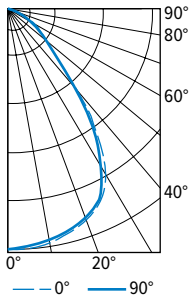

M4PS tunable WHITE 4.5" MRI Shallow Plenum Downlight – Square

FIXTURE PERFORMANCE DATA

	DISTRIBUTION	DELIVERED LUMENS	WATTAGE	EFFICACY (lm/W)
L11	W	1156	14.6	79.4
	M	1197	14.6	82.2
	N	1158	14.6	79.6
L20	W	2016	24.0	84.0
	M	2087	24.0	87.0
	N	2019	24.0	84.1

MULTIPLIER TABLES

COLOR TEMPERATURE		
CCT	LUMENS	WATTS
2700K	0.83	1.03
3000K	1.00	1.00
3500K	0.99	0.99
4000K	1.00	1.00
5000K	0.98	1.03

TRIM	
CATALOG NUMBER	CONVERSION FACTOR
AD	0.85
PD	0.85

- Photometrics tested in accordance with IESNA LM-79. Results shown are based on 25°C ambient temperature.
- Wattage shown is based on 120V input.
- Results based on 4000K, 80 CRI, actual lumens may vary +/-5%
- Use multiplier tables to calculate additional options.

PHOTOMETRY

M4PS-L20/8TW-DIM-UNV-LW-OF-WH Total Luminaire Output: 2016 lumens; 24.0 Watts | Efficacy: 84.0 lm/W | 80.0 CRI; 4000K CCT

VERTICAL ANGLE	HORIZONTAL ANGLE			ZONAL LUMENS
	0°	45°	90°	
0	1134	1134	1134	
5	1134	1128	1128	107
15	1093	1088	1084	307
25	1022	1025	1011	466
35	726	864	706	485
45	327	504	315	315
55	187	210	180	179
65	102	100	99	102
75	43	43	43	47
85	6	6	5	9
90	0	0	0	