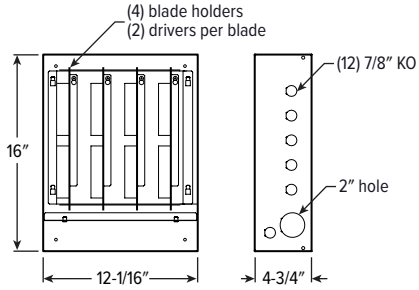

MOUNTING TYPE DETAILS

LUMENS	LENGTH			
	A	B	C	D
L11	15-3/16"	16"	4-1/8"	12-1/8"
L20	15-3/16"	16"	5-7/8"	12-1/8"

MOUNTING HARDWARE DETAILS

F1M Factory-installed 2-position fixed pan bracket, universal bar hanger included

BA1M Adjustable butterfly pan bracket, aluminum, bar hanger not included (N Mounting Type only)

CA1M Adjustable caterpillar pan bracket, aluminum, universal bar hanger included (N Mounting Type only)

M4PS tunable WHITE

4.5" MRI Shallow Plenum Downlight – Square

REMOTE DRIVER ENCLOSURE DETAILS (ORDERED & SHIPPED SEPARATELY)

REMOTE DRIVER ENCLOSURE FOR SINGLE FIXTURE

REMOTE DRIVER ENCLOSURE FOR SINGLE FIXTURE WITH EMERGENCY BATTERY

REMOTE DRIVER ENCLOSURE FOR 2 - 8 FIXTURES

REMOTE DRIVER ENCLOSURE FOR 9 - 12 FIXTURES