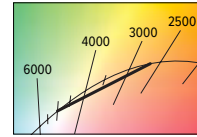

M4PS tunable WHITE 4.5" MRI Shallow Plenum Downlight – Square

FIXTURE PERFORMANCE DATA

	DISTRIBUTION	DELIVERED LUMENS	WATTAGE	EFFICACY (lm/W)
L11	W	1156	14.6	79.4
	M	1197	14.6	82.2
	N	1158	14.6	79.6
L20	W	2016	24.0	84.0
	M	2087	24.0	87.0
	N	2019	24.0	84.1

MULTIPLIER TABLES

COLOR TEMPERATURE		
CCT	LUMENS	WATTS
2700K	0.83	1.03
3000K	1.00	1.00
3500K	0.99	0.99
4000K	1.00	1.00
5000K	0.98	1.03

TRIM	
CATALOG NUMBER	CONVERSION FACTOR
AD	0.85
PD	0.85

- Photometrics tested in accordance with IESNA LM-79. Results shown are based on 25°C ambient temperature.
- Wattage shown is based on 120V input.
- Results based on 4000K, 80 CRI, actual lumens may vary +/-5%
- Use multiplier tables to calculate additional options.

PHOTOMETRY

M4PS-L20/8TW-DIM-UNV-LW-OF-WH Total Luminaire Output: 2016 lumens; 24.0 Watts | Efficacy: 84.0 lm/W | 80.0 CRI; 4000K CCT

VERTICAL ANGLE	HORIZONTAL ANGLE			ZONAL LUMENS
	0°	45°	90°	
0	1134	1134	1134	
5	1134	1128	1128	107
15	1093	1088	1084	307
25	1022	1025	1011	466
35	726	864	706	485
45	327	504	315	315
55	187	210	180	179
65	102	100	99	102
75	43	43	43	47
85	6	6	5	9
90	0	0	0	