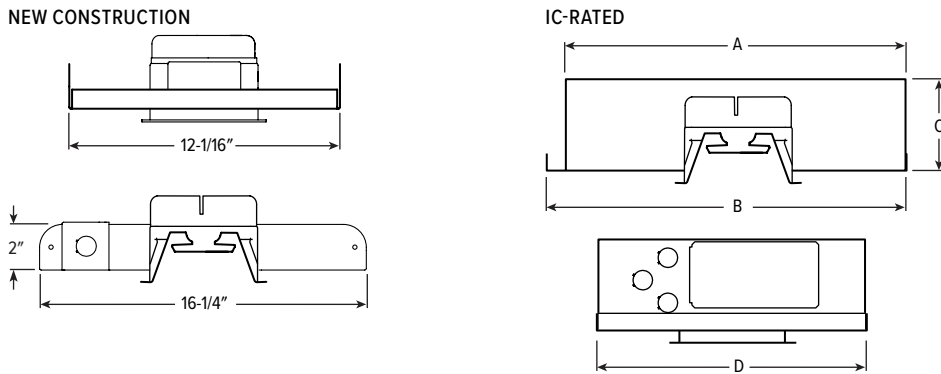

MOUNTING TYPE DETAILS

LUMENS	LENGTH			
	A	B	C	D
L11	15-3/16"	16"	4-1/8"	12-1/8"
L20	15-3/16"	16"	5-7/8"	12-1/8"

MOUNTING HARDWARE DETAILS

F1M Factory-installed 2-position fixed pan bracket, universal bar hanger included