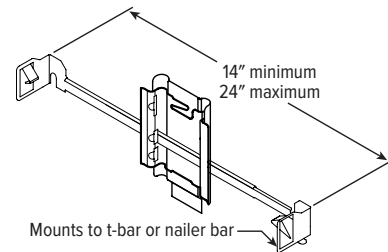

MOUNTING TYPE DETAILS

LUMENS	LENGTH			
	A	B	C	D
L11	15-3/16"	16"	4-1/8"	12-1/8"
L20	15-3/16"	16"	5-7/8"	12-1/8"

MOUNTING HARDWARE DETAILS

F1M Factory-installed 2-position fixed pan bracket, universal bar hanger included

BA1M Adjustable butterfly pan bracket, aluminum, bar hanger not included (N Mounting Type only)

CA1M Adjustable caterpillar pan bracket, aluminum, universal bar hanger included (N Mounting Type only)

M4PS tunable WHITE