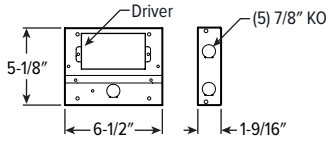

MOUNTING TYPE DETAILS

LUMENS	LENGTH			
	A	B	C	D
L11	15-3/16"	16"	4-1/8"	12-1/8"
L20	15-3/16"	16"	5-7/8"	12-1/8"

MOUNTING HARDWARE DETAILS

F1M Factory-installed 2-position fixed pan bracket, universal bar hanger included

BA1M Adjustable butterfly pan bracket, aluminum, bar hanger not included (N Mounting Type only)

CA1M Adjustable caterpillar pan bracket, aluminum, universal bar hanger included (N Mounting Type only)

M4PS tunable WHITE

4.5" MRI Shallow Plenum Downlight – Square

REMOTE DRIVER ENCLOSURE DETAILS (ORDERED & SHIPPED SEPARATELY)

REMOTE DRIVER ENCLOSURE FOR SINGLE FIXTURE

REMOTE DRIVER ENCLOSURE FOR SINGLE FIXTURE WITH EMERGENCY BATTERY