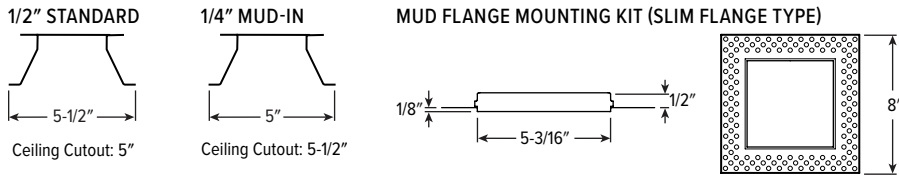

M4PS tunable WHITE

4.5" MRI Shallow Plenum Downlight – Square

FLANGE TYPE DETAILS