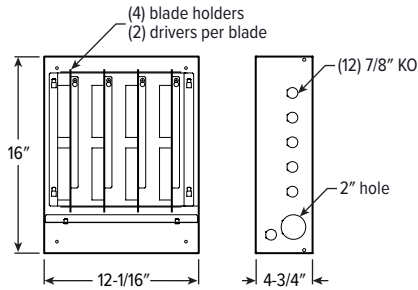

MOUNTING TYPE DETAILS

NEW CONSTRUCTION

IC-RATED

LUMENS	LENGTH			
	A	B	C	D
L10	15-3/16"	16"	4-1/8"	12-1/8"
L21	15-3/16"	16"	5-7/8"	12-1/8"

MOUNTING HARDWARE DETAILS

F1M Factory-installed 2-position fixed pan bracket, universal bar hanger included

BA1M Adjustable butterfly pan bracket, aluminum, bar hanger not included (N Mounting Type only)

CA1M Adjustable caterpillar pan bracket, aluminum, universal bar hanger included (N Mounting Type only)

M6PR tunable **WHITE** 6" MRI Shallow Plenum Downlight – Round

REMOTE DRIVER ENCLOSURE DETAILS (ORDERED & SHIPPED SEPARATELY)

REMOTE DRIVER ENCLOSURE FOR SINGLE FIXTURE

REMOTE DRIVER ENCLOSURE FOR SINGLE FIXTURE WITH EMERGENCY BATTERY

REMOTE DRIVER ENCLOSURE FOR 2 - 8 FIXTURES

REMOTE DRIVER ENCLOSURE FOR 9 - 12 FIXTURES