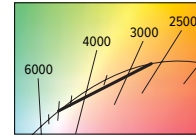

M6PR tunable WHITE 6" MRI Shallow Plenum Downlight – Round

FIXTURE PERFORMANCE DATA

	DISTRIBUTION	DELIVERED LUMENS	WATTAGE	EFFICACY (lm/W)
L10	W	1148	14.6	78.6
	M	1164	14.6	79.7
	N	1175	14.6	80.5
L21	W	2152	24.0	89.5
	M	2182	24.0	90.7
	N	2107	24.0	87.6
L43	W	4352	46.7	93.1

MULTIPLIER TABLES

COLOR TEMPERATURE		
CCT	LUMENS	WATTS
2700K	0.83	1.03
3000K	1.00	1.00
3500K	0.99	0.99
4000K	1.00	1.00
5000K	0.98	1.03

TRIM	
CATALOG NUMBER	CONVERSION FACTOR
AD	0.85
PD	0.85

- Photometrics tested in accordance with IESNA LM-79. Results shown are based on 25°C ambient temperature.
- Wattage shown is based on 120V input.
- Results based on 4000K, 80 CRI, actual lumens may vary +/-5%
- Use multiplier tables to calculate additional options.

PHOTOMETRY

M6PR-TL-L10/8TW-DIM-UNV-LW-OF-WH Total Luminaire Output: 1148 lumens; 14.6 Watts | Efficacy: 78.6 lm/W | 80.0 CRI; 4037K CCT

CANDLEPOWER DISTRIBUTION	VERTICAL ANGLE	HORIZONTAL ANGLE	ZONAL LUMENS
		0°	
	0	608	
	5	597	56
	15	559	158
	25	514	237
	35	447	276
	45	289	219
	55	116	108
	65	58	58
	75	26	28
	85	6	7
	90	0	