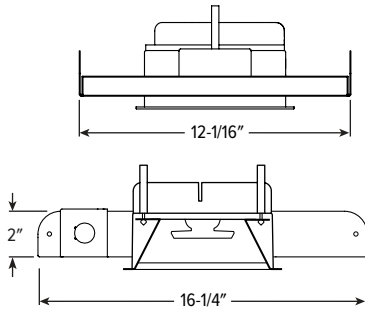

M6PR-TL-L10/8TW-DIM-UNV-LN-OF-WH Total Luminaire Output: 1175 lumens; 14.6 Watts | Efficacy: 80.5 lm/W | 80.0 CRI; 4037K CCT

CANDLEPOWER DISTRIBUTION	VERTICAL ANGLE	HORIZONTAL ANGLE	ZONAL LUMENS
		0°	
	0	4341	
	5	3924	341
	15	1682	463
	25	401	195
	35	110	73
	45	56	44
	55	34	31
	65	19	19
	75	8	9
	85	2	2
	90	0	

LUMEN SUMMARY	ZONE	LUMENS	% FIXTURE
	0 - 40	1071	91
	0 - 60	1145	97
	0 - 90	1175	100
	0 - 180	1175	100

M6PR tunable WHITE 6" MRI Shallow Plenum Downlight – Round

TRIMLOCK DETAILS

FLANGE TYPE DETAILS

REFLECTOR FINISH DETAILS

MOUNTING TYPE DETAILS

NEW CONSTRUCTION

IC-RATED

LUMENS	LENGTH			
	A	B	C	D
L10	15-3/16"	16"	4-1/8"	12-1/8"
L21	15-3/16"	16"	5-7/8"	12-1/8"

MOUNTING HARDWARE DETAILS

F1M Factory-installed 2-position fixed pan bracket, universal bar hanger included