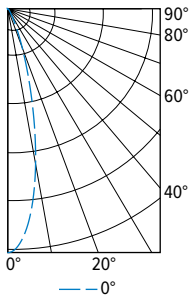

CANDLEPOWER DISTRIBUTION	VERTICAL ANGLE	HORIZONTAL ANGLE	ZONAL LUMENS
		0°	
	0	2679	
	5	2574	236
	15	1685	453
	25	533	254
	35	158	104
	45	70	55
	55	36	33
	65	19	19
	75	9	9
	85	2	2
	90	0	

LUMEN SUMMARY	ZONE	LUMENS	% FIXTURE
	0 - 40	1047	90
	0 - 60	1134	97
	0 - 90	1164	100
	0 - 180	1164	100

M6PR-TL-L10/8TW-DIM-UNV-LN-OF-WH Total Luminaire Output: 1175 lumens; 14.6 Watts | Efficacy: 80.5 lm/W | 80.0 CRI; 4037K CCT