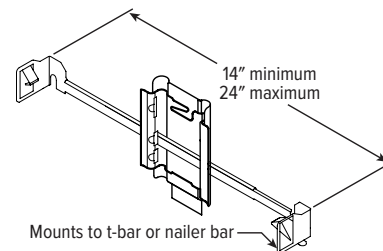

BA1M Adjustable butterfly pan bracket, aluminum, bar hanger not included (N Mounting Type only)

CA1M Adjustable caterpillar pan bracket, aluminum, universal bar hanger included (N Mounting Type only)