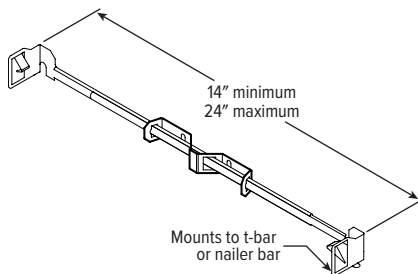

MOUNTING TYPE DETAILS

NEW CONSTRUCTION

IC-RATED

LUMENS	LENGTH			
	A	B	C	D
L10	15-3/16"	16"	4-1/8"	12-1/8"
L21	15-3/16"	16"	5-7/8"	12-1/8"

MOUNTING HARDWARE DETAILS

F1M Factory-installed 2-position fixed pan bracket, universal bar hanger included

BA1M Adjustable butterfly pan bracket, aluminum, bar hanger not included (N Mounting Type only)

CA1M Adjustable caterpillar pan bracket, aluminum, universal bar hanger included (N Mounting Type only)

M6PR tunable **WHITE** 6" MRI Shallow Plenum Downlight – Round