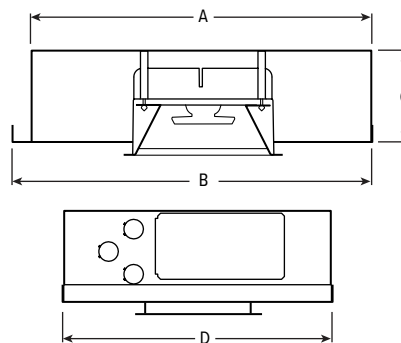

MOUNTING TYPE DETAILS

NEW CONSTRUCTION

IC-RATED

LUMENS	LENGTH			
	A	B	C	D
L10	15-3/16"	16"	4-1/8"	12-1/8"
L21	15-3/16"	16"	5-7/8"	12-1/8"

MOUNTING HARDWARE DETAILS

F1M Factory-installed 2-position fixed pan bracket, universal bar hanger included