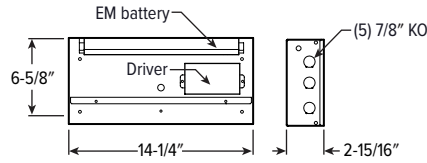

MOUNTING TYPE DETAILS

NEW CONSTRUCTION

IC-RATED

LUMENS	LENGTH			
	A	B	C	D
L10	15-3/16"	16"	4-1/8"	12-1/8"
L21	15-3/16"	16"	5-7/8"	12-1/8"

MOUNTING HARDWARE DETAILS

F1M Factory-installed 2-position fixed pan bracket, universal bar hanger included

BA1M Adjustable butterfly pan bracket, aluminum, bar hanger not included (N Mounting Type only)

CA1M Adjustable caterpillar pan bracket, aluminum, universal bar hanger included (N Mounting Type only)

M6PR tunable **WHITE** 6" MRI Shallow Plenum Downlight – Round

REMOTE DRIVER ENCLOSURE DETAILS (ORDERED & SHIPPED SEPARATELY)

REMOTE DRIVER ENCLOSURE FOR SINGLE FIXTURE

REMOTE DRIVER ENCLOSURE FOR SINGLE FIXTURE WITH EMERGENCY BATTERY

REMOTE DRIVER ENCLOSURE FOR 2 - 8 FIXTURES