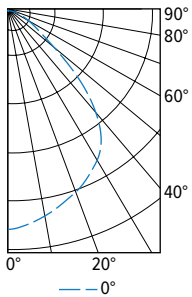

M6PR tunable WHITE 6" MRI Shallow Plenum Downlight – Round

FIXTURE PERFORMANCE DATA

	DISTRIBUTION	DELIVERED LUMENS	WATTAGE	EFFICACY (lm/W)
L10	W	1148	14.6	78.6
	M	1164	14.6	79.7
	N	1175	14.6	80.5
L21	W	2152	24.0	89.5
	M	2182	24.0	90.7
	N	2107	24.0	87.6
L43	W	4352	46.7	93.1

MULTIPLIER TABLES

COLOR TEMPERATURE		
CCT	LUMENS	WATTS
2700K	0.83	1.03
3000K	1.00	1.00
3500K	0.99	0.99
4000K	1.00	1.00
5000K	0.98	1.03

TRIM	
CATALOG NUMBER	CONVERSION FACTOR
AD	0.85
PD	0.85

- Photometrics tested in accordance with IESNA LM-79. Results shown are based on 25°C ambient temperature.
- Wattage shown is based on 120V input.
- Results based on 4000K, 80 CRI, actual lumens may vary +/-5%
- Use multiplier tables to calculate additional options.

PHOTOMETRY

M6PR-TL-L10/8TW-DIM-UNV-LW-OF-WH Total Luminaire Output: 1148 lumens; 14.6 Watts | Efficacy: 78.6 lm/W | 80.0 CRI; 4037K CCT

CANDLEPOWER DISTRIBUTION	VERTICAL ANGLE	HORIZONTAL ANGLE	ZONAL LUMENS
		0°	
	0	608	
	5	597	56
	15	559	158
	25	514	237
	35	447	276
	45	289	219
	55	116	108
	65	58	58
	75	26	28
	85	6	7
	90	0	