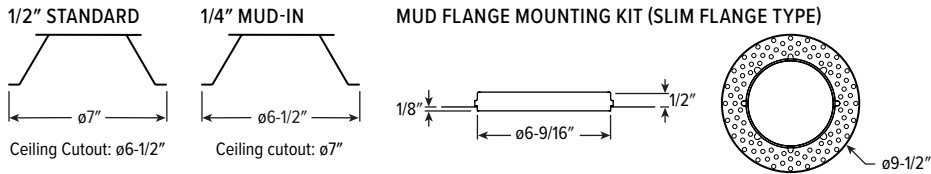

LUMEN SUMMARY	ZONE	LUMENS	% FIXTURE
	0 - 40	1071	91
	0 - 60	1145	97
	0 - 90	1175	100
	0 - 180	1175	100

M6PR tunable WHITE 6" MRI Shallow Plenum Downlight – Round

TRIMLOCK DETAILS

FLANGE TYPE DETAILS

REFLECTOR FINISH DETAILS

MOUNTING TYPE DETAILS

NEW CONSTRUCTION

IC-RATED

LUMENS	LENGTH			
	A	B	C	D
L10	15-3/16"	16"	4-1/8"	12-1/8"
L21	15-3/16"	16"	5-7/8"	12-1/8"

MOUNTING HARDWARE DETAILS

F1M Factory-installed 2-position fixed pan bracket, universal bar hanger included