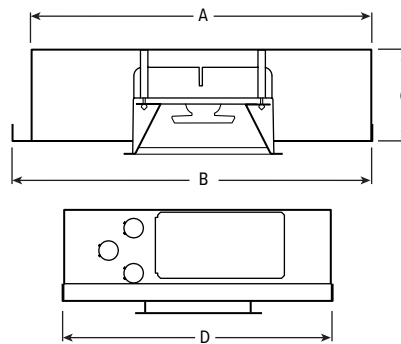

MOUNTING TYPE DETAILS

NEW CONSTRUCTION

IC-RATED

LUMENS	LENGTH			
	A	B	C	D
L10	15-3/16"	16"	4-1/8"	12-1/8"
L21	15-3/16"	16"	5-7/8"	12-1/8"

MOUNTING HARDWARE DETAILS

F1M Factory-installed 2-position fixed pan bracket, universal bar hanger included