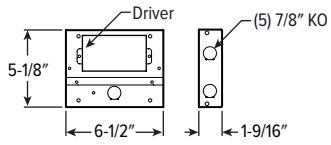

M6PR tunable **WHITE** 6" MRI Shallow Plenum Downlight – Round

REMOTE DRIVER ENCLOSURE DETAILS (ORDERED & SHIPPED SEPARATELY)

REMOTE DRIVER ENCLOSURE FOR SINGLE FIXTURE