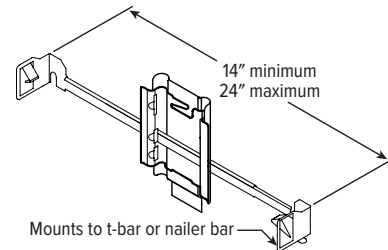

BA1M Adjustable butterfly pan bracket, aluminum, bar hanger not included (N Mounting Type only)

CA1M Adjustable caterpillar pan bracket, aluminum, universal bar hanger included (N Mounting Type only)