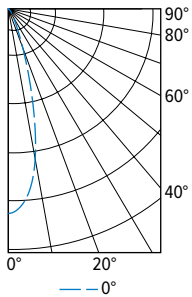

CANDLEPOWER DISTRIBUTION	VERTICAL ANGLE	HORIZONTAL ANGLE	ZONAL LUMENS
		0°	
	0	608	
	5	597	56
	15	559	158
	25	514	237
	35	447	276
	45	289	219
	55	116	108
	65	58	58
	75	26	28
	85	6	7
	90	0	

LUMEN SUMMARY	ZONE	LUMENS	% FIXTURE
	0 - 40	728	63
	0 - 60	1055	92
	0 - 90	1148	100
	0 - 180	1148	100

M6PR-TL-L10/8TW-DIM-UNV-LM-OF-WH Total Luminaire Output: 1164 lumens; 14.6 Watts | Efficacy: 79.7 lm/W | 80.0 CRI; 4037K CCT