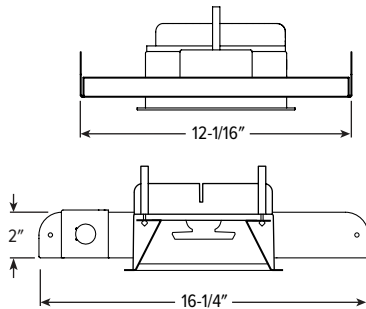

M6PR-TL-L10/8TW-DIM-UNV-LN-OF-WH Total Luminaire Output: 1175 lumens; 14.6 Watts | Efficacy: 80.5 lm/W | 80.0 CRI; 4037K CCT

CANDLEPOWER DISTRIBUTION	VERTICAL ANGLE	HORIZONTAL ANGLE	ZONAL LUMENS
		0°	
	0	4341	
	5	3924	341
	15	1682	463
	25	401	195
	35	110	73
	45	56	44
	55	34	31
	65	19	19
	75	8	9
	85	2	2
	90	0	

LUMEN SUMMARY	ZONE	LUMENS	% FIXTURE
	0 - 40	1071	91
	0 - 60	1145	97
	0 - 90	1175	100
	0 - 180	1175	100

M6PR tunable WHITE 6" MRI Shallow Plenum Downlight – Round

TRIMLOCK DETAILS

FLANGE TYPE DETAILS

REFLECTOR FINISH DETAILS

MOUNTING TYPE DETAILS

NEW CONSTRUCTION

IC-RATED

LUMENS	LENGTH			
	A	B	C	D
L10	15-3/16"	16"	4-1/8"	12-1/8"
L21	15-3/16"	16"	5-7/8"	12-1/8"

MOUNTING HARDWARE DETAILS

F1M Factory-installed 2-position fixed pan bracket, universal bar hanger included