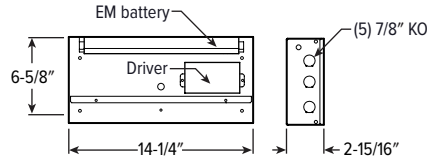

REMOTE DRIVER ENCLOSURE FOR SINGLE FIXTURE WITH EM/12W