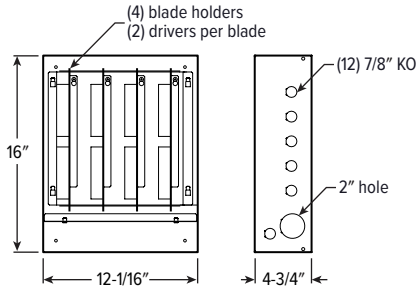

MOUNTING TYPE DETAILS

NEW CONSTRUCTION

IC-RATED

LUMENS	LENGTH			
	A	B	C	D
L10	15-3/16"	16"	4-1/8"	12-1/8"
L21	15-3/16"	16"	5-7/8"	12-1/8"

MOUNTING HARDWARE DETAILS

F1M Factory-installed 2-position fixed pan bracket, universal bar hanger included

BA1M Adjustable butterfly pan bracket, aluminum, bar hanger not included (N Mounting Type only)

CA1M Adjustable caterpillar pan bracket, aluminum, universal bar hanger included (N Mounting Type only)

M6PR tunable **WHITE** 6" MRI Shallow Plenum Downlight – Round

REMOTE DRIVER ENCLOSURE DETAILS (ORDERED & SHIPPED SEPARATELY)

REMOTE DRIVER ENCLOSURE FOR SINGLE FIXTURE

REMOTE DRIVER ENCLOSURE FOR SINGLE FIXTURE WITH EM/12W

REMOTE DRIVER ENCLOSURE FOR 2 - 8 FIXTURES

REMOTE DRIVER ENCLOSURE FOR 9 - 12 FIXTURES