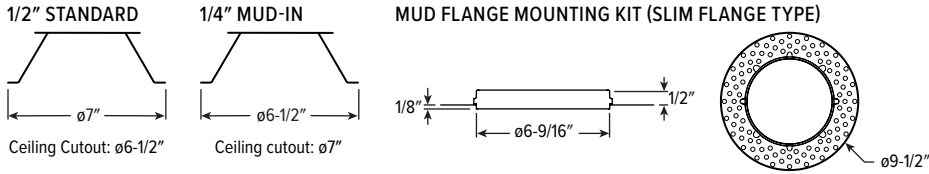

M6PR-TL-L10/8TW-DIM-UNV-LN-OF-WH Total Luminaire Output: 1175 lumens; 14.6 Watts | Efficacy: 80.5 lm/W | 80.0 CRI; 4037K CCT

CANDLEPOWER DISTRIBUTION	VERTICAL ANGLE	HORIZONTAL ANGLE	ZONAL LUMENS
		0°	
	0	4341	
	5	3924	341
	15	1682	463
	25	401	195
	35	110	73
	45	56	44
	55	34	31
	65	19	19
	75	8	9
	85	2	2
	90	0	

LUMEN SUMMARY	ZONE	LUMENS	% FIXTURE
	0 - 40	1071	91
	0 - 60	1145	97
	0 - 90	1175	100
	0 - 180	1175	100

M6PR tunable WHITE 6" MRI Shallow Plenum Downlight – Round

TRIMLOCK DETAILS

FLANGE TYPE DETAILS

REFLECTOR FINISH DETAILS

MOUNTING TYPE DETAILS

NEW CONSTRUCTION

IC-RATED

LUMENS	LENGTH			
	A	B	C	D
L10	15-3/16"	16"	4-1/8"	12-1/8"
L21	15-3/16"	16"	5-7/8"	12-1/8"

MOUNTING HARDWARE DETAILS

F1M Factory-installed 2-position fixed pan bracket, universal bar hanger included