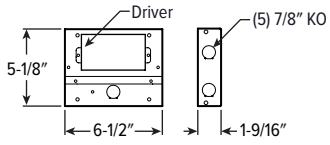

M6PR tunable **WHITE** 6" MRI Shallow Plenum Downlight – Round

REMOTE DRIVER ENCLOSURE DETAILS (ORDERED & SHIPPED SEPARATELY)

REMOTE DRIVER ENCLOSURE FOR SINGLE FIXTURE