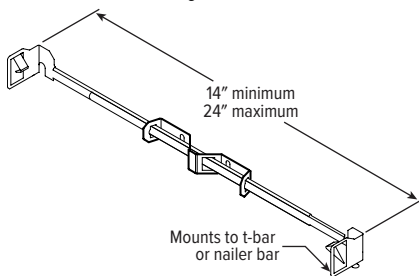

MOUNTING TYPE DETAILS

NEW CONSTRUCTION

IC-RATED

LUMENS	LENGTH			
	A	B	C	D
L10	15-3/16"	16"	4-1/8"	12-1/8"
L21	15-3/16"	16"	5-7/8"	12-1/8"

MOUNTING HARDWARE DETAILS

F1M Factory-installed 2-position fixed pan bracket, universal bar hanger included

BA1M Adjustable butterfly pan bracket, aluminum, bar hanger not included (N Mounting Type only)

CA1M Adjustable caterpillar pan bracket, aluminum, universal bar hanger included (N Mounting Type only)

M6PR tunable **WHITE** 6" MRI Shallow Plenum Downlight – Round