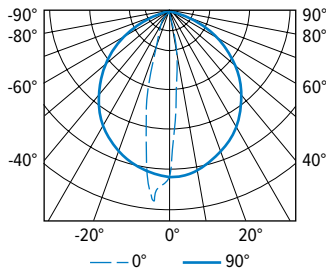

³ See page 2 for NODE CONNECTION DETAILS. For additional PoE info, see hew.com/poe.

FIXTURE PERFORMANCE DATA

STANDARD

	DELIVERED LUMENS	WATTAGE PER FOOT	EFFICACY (lm/W)
P5	500	5.2	96.2
P9	932	10.4	89.6

TUNABLE WHITE

	DELIVERED LUMENS	WATTAGE PER FOOT	EFFICACY (lm/W)
P5	467	5.2	89.8
P9	851	10.4	81.8

MULTIPLIER TABLE

		COLOR TEMPERATURE	
		LUMENS	
	CCT	STANDARD	TUNABLE WHITE
80 CRI	2700K	0.97	–
	3000K	0.99	0.95
	3500K	1.00	0.98
	4000K	1.03	1.00
	5000K	1.06	0.96
90 CRI	2700K	0.80	–
	3000K	0.82	–
	3500K	0.83	–
	4000K	0.86	–

PHOTOMETRY

PXF-46-03'08-P9/835-G-LCAP/RCAP Total Luminaire Output: 3303 lumens; 38.2 Watts | Efficacy: 86.5 lm/W | 80 CRI; 3500K CCT

	VERTICAL ANGLE	HORIZONTAL ANGLE					ZONAL LUMENS
		0°	45°	90°	135°	180°	
CANDLEPOWER DISTRIBUTION	0	4163	4163	4163	4163	4163	
	5	2100	2794	4151	4976	4786	343
	15	467	852	3931	3375	2135	668
	25	259	284	3570	1377	567	636
	35	227	238	3070	523	337	558
	45	229	206	2463	330	180	450
	55	170	190	1741	157	113	341
	65	97	123	953	86	67	213
	75	38	52	258	38	27	82
	85	4	7	21	4	0	12
90	0	0	0	0	0		