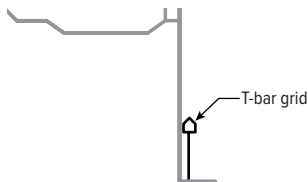

CEILING TYPE DETAILS

NEMA G