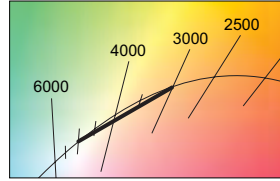

FIXTURE PERFORMANCE DATA

STANDARD

	DELIVERED LUMENS	WATTAGE PER FOOT	EFFICACY (lm/W)
P5	500	5.2	96.2
P9	932	10.4	89.6

TUNABLE WHITE

	DELIVERED LUMENS	WATTAGE PER FOOT	EFFICACY (lm/W)
P5	467	5.2	89.8
P9	851	10.4	81.8

MULTIPLIER TABLE

		COLOR TEMPERATURE	
		LUMENS	
	CCT	STANDARD	TUNABLE WHITE
80 CRI	2700K	0.97	–
	3000K	0.99	0.95
	3500K	1.00	0.98
	4000K	1.03	1.00
	5000K	1.06	0.96
90 CRI	2700K	0.80	–
	3000K	0.82	–
	3500K	0.83	–
	4000K	0.86	–

- Photometrics tested in accordance with IESNA LM-79. Results shown are based on 25°C ambient temperature.
- Standard results based on 3500K standard, 80 CRI, actual lumens may vary ±5%.
- Tunable white results based on 4000K standard, 80 CRI, actual lumens may vary ±5%.
- Use multiplier table to calculate additional options.