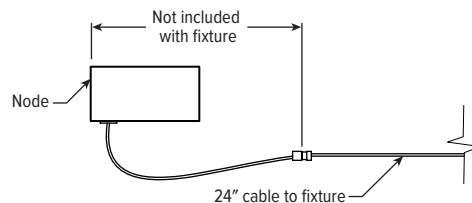

PHOTOMETRY

PXF-46-03'08-P9/835-G-LCAP/RCAP Total Luminaire Output: 3303 lumens; 38.2 Watts | Efficacy: 86.5 lm/W | 80 CRI; 3500K CCT

	VERTICAL ANGLE	HORIZONTAL ANGLE					ZONAL LUMENS
		0°	45°	90°	135°	180°	
CANDLEPOWER DISTRIBUTION	0	4163	4163	4163	4163	4163	
	5	2100	2794	4151	4976	4786	343
	15	467	852	3931	3375	2135	668
	25	259	284	3570	1377	567	636
	35	227	238	3070	523	337	558
	45	229	206	2463	330	180	450
	55	170	190	1741	157	113	341
	65	97	123	953	86	67	213
	75	38	52	258	38	27	82
	85	4	7	21	4	0	12
90	0	0	0	0	0		

LUMEN SUMMARY	ZONE	LUMENS	% FIXTURE
	0 - 30	1646	50
	0 - 40	2204	67
	0 - 60	2996	91
	0 - 90	3303	100
	0 - 180	3303	100

NODE CONNECTION DETAILS

Includes 24" cable with 4-position mating connector for Platformatics POE-LN2 node. See node spec sheet for details: platformatics.com/product/poe-ln2