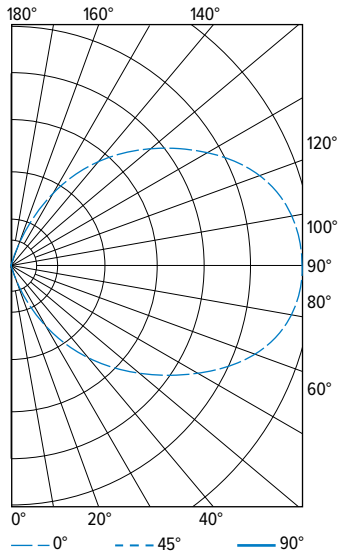

S10 LED 10" Rectangular Step Light

S10-O-L3/830-OPAL-BLK 09/07/16 | Total Luminaire Output: 433 lumens; 10.7 Watts | Efficacy: 40.5 lm/W | 80 CRI; 4000K CCT