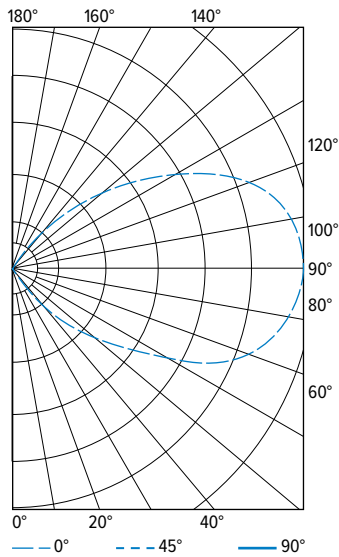

## PHOTOMETRY

S10-G-L3/840-FTG-DBZ-120 Report #: ITL86573; 01/28/16 | Total Luminaire Output: 271 lumens; 13.8 Watts | Efficacy: 19.6 lm/W | 83 CRI; 4076K CCT

CANDLEPOWER DISTRIBUTION	VERTICAL ANGLE	HORIZONTAL ANGLE	ZONAL LUMENS
		0°	
	0	0	
	5	1	0
	15	3	0
	25	7	1
	35	37	5
	45	88	15
	55	144	31
	65	181	47
	75	176	52
	85	155	48
	90	141	
	95	125	36
	105	89	23
	115	51	10
	125	14	2
	135	1	0
	145	1	0
	155	0	0
	165	0	0
	175	0	0
	180	0	

LUMEN SUMMARY	ZONE	LUMENS	% FIXTURE
	0 - 30	1	1
	0 - 40	6	2
	0 - 60	52	19
	0 - 90	199	74
	90 - 180	72	27
	0 - 180	271	100

S10-O-L3/830-FTG-BLK 09/07/16 | Total Luminaire Output: 610 lumens; 10.7 Watts | Efficacy: 57.0 lm/W | 80 CRI; 4000K CCT