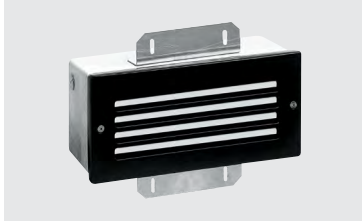

# S10<sup>LED</sup> 10" Rectangular Step Light

CATALOG #: \_\_\_\_\_

Type: \_\_\_\_\_

PROJECT: \_\_\_\_\_

## FEATURES

- Sealed for weather tight performance
- Choice of open, hooded and grill faceplates in a variety of finishes
- LEDs provide high-efficacy and a variety of color temperature options
- LED module with driver allows for easy replacement or upgrades
- Available with frosted or opal lens
- Adjustable mounting brackets
- Designed for concrete pour applications
- Made Right Here® in the USA

## SPECIFICATIONS

- HOUSING** – Minimum .188" thick cast aluminum housing with two 1/2" NPS threaded hub and plugged conduit entry points.
- SHIELD** – Removable cast aluminum shield gasketed and secured with countersunk, stainless steel allen head screws.
- LENS** – Polycarbonate or frosted tempered glass, sealed with silicone.
- FINISH** – Super durable polyester powder coat meets and exceeds AAMA 2604 specifications for outdoor durability.
- ELECTRICAL** – High quality mid-power LED board. Rated for 50,000 hours at 70% lumen maintenance (L70). Prewired at factory for easy field installation.
- MOUNTING** – Recessed wall mount. Adjustable aluminum mounting brackets provided.
- LISTINGS** –
  - cETLus conforms to UL STD 1598; Certified to CAN/CSA STD C22.2 No. 250.0. Suitable for wet locations.
  - RoHS compliant.
- WARRANTY** – 5-year limited warranty, see [hew.com/warranty](http://hew.com/warranty).

## MOUNTING DETAILS

Recessed wall mount. Aluminum brackets allow adjustable recessed wall mounting. Two 1/2" NPS threaded hub and plugged conduit entry points.