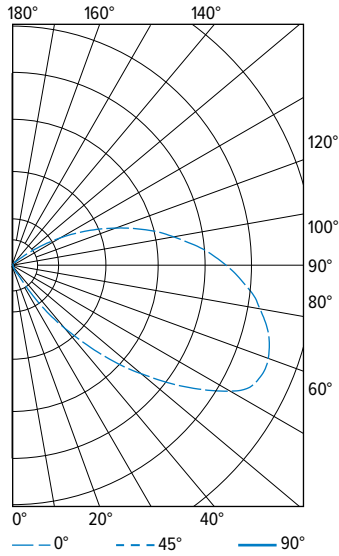

S10 LED 10" Rectangular Step Light

PHOTOMETRY

S10-G-L3/840-FTG-DBZ-120 Report #: ITL86573; 01/28/16 | Total Luminaire Output: 271 lumens; 13.8 Watts | Efficacy: 19.6 lm/W | 83 CRI; 4076K CCT