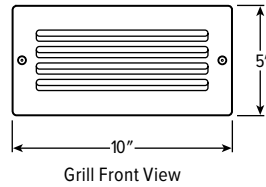

S10^{LED} 10" Rectangular Step Light

CATALOG #: _____

Type: _____

PROJECT: _____

FEATURES

- Sealed for weather tight performance
- Choice of open, hooded and grill faceplates in a variety of finishes
- LEDs provide high-efficacy and a variety of color temperature options
- LED module with driver allows for easy replacement or upgrades
- Available with frosted or opal lens
- Adjustable mounting brackets
- Designed for concrete pour applications
- Made Right Here® in the USA

SPECIFICATIONS

- **HOUSING** – Minimum .188" thick cast aluminum housing with two 1/2" NPS threaded hub and plugged conduit entry points.
- **SHIELD** – Removable cast aluminum shield gasketed and secured with countersunk, stainless steel allen head screws.
- **LENS** – Polycarbonate or frosted tempered glass, sealed with silicone.
- **FINISH** – Super durable polyester powder coat meets and exceeds AAMA 2604 specifications for outdoor durability.
- **ELECTRICAL** – High quality mid-power LED board. Rated for 50,000 hours at 70% lumen maintenance (L70). Prewired at factory for easy field installation.
- **MOUNTING** – Recessed wall mount. Adjustable aluminum mounting brackets provided.
- **LISTINGS** –
  - cETLus conforms to UL STD 1598; Certified to CAN/CSA STD C22.2 No. 250.0. Suitable for wet locations.
  - RoHS compliant.
- **WARRANTY** – 5-year limited warranty, see hew.com/warranty.

ORDERING EXAMPLE: S10 - G - L3/840 - FTG - DBZ - DIM - 120

ORDERING INFO

SERIES	FACEPLATE STYLE	LUMENS^[1]	CRI	CCT	LENS
S10	O Open	L3 300lm	8 80	27 2700K	FTG Frosted tempered glass, .188" thick
	H Hood			30 3000K	OPAL Opal polycarbonate, .125" thick
	G Grill			35 3500K	
				40 4000K	

FACEPLATE FINISH^[2]	DRIVER	VOLTAGE
BLK Black^[3]	DIM Dimming driver prewired for 0-10V low voltage applications	120 120V
DBZ Dark bronze		277 277V
DBR Medium bronze		
GRAY Standard gray		
GRN Green^[4]		
SLV Satin aluminum^[5]		
WHT White^[6]		
RAL#_____ Specify custom color		

NOTES

1. Lumen output based on 4000K CCT, G faceplate style and FTG lens. Actual lumens may vary +/-5%.
2. See page 4 for FACEPLATE FINISH OPTIONS.
3. RAL #9004.

1. RAL #6005.
2. RAL #9006.
3. RAL #9003.