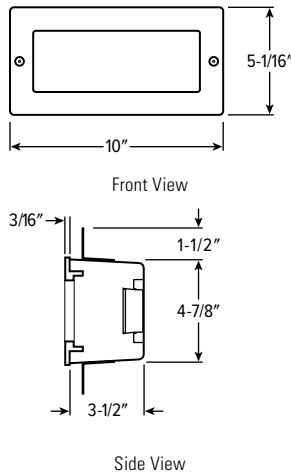

S10 LED 10" Rectangular Step Light

S10-O-L3/830-OPAL-BLK 09/07/16 | Total Luminaire Output: 433 lumens; 10.7 Watts | Efficacy: 40.5 lm/W | 80 CRI; 4000K CCT

VERTICAL ANGLE	HORIZONTAL ANGLE	ZONAL LUMENS
	0°	
0	0	0
5	0	0
15	7	1
25	30	4
35	64	10
45	93	20
55	121	31
65	149	42
75	174	52
85	182	57
90	181	57
95	181	57
105	170	52
115	153	43
125	128	31
135	95	20
145	63	10
155	31	4
165	8	1
175	0	0
180	0	0

LUMEN SUMMARY	ZONE	LUMENS	% FIXTURE
	0 - 30	4	0
	0 - 40	14	3
	0 - 60	64	15
	0 - 90	216	50
	90 - 180	218	50
	0 - 180	433	100

CROSS SECTIONS

GRILL

OPEN

HOODED

FACEPLATE STYLES

GRILL

OPEN

HOODED