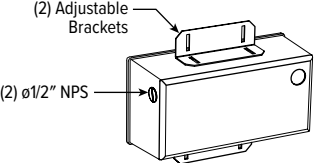

S10 LED 10" Rectangular Step Light

MOUNTING DETAILS

Recessed wall mount. Aluminum brackets allow adjustable recessed wall mounting. Two 1/2" NPS threaded hub and plugged conduit entry points.