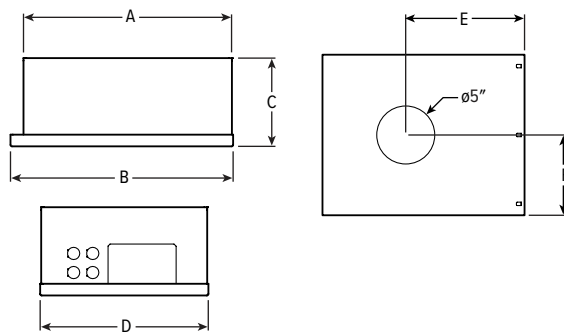

LUMENS	LENGTH					
	A	B	C	D	E	F
L7 - L14	15-3/16"	16"	6-3/8"	12-1/8"	9-1/2"	6-1/16"
L20	16-5/8"	17-1/2"	7-7/8"	14"	10-1/4"	7"

V4DR^{LED} 4.5" Vandal-Resistant Downlight – Round

MOUNTING HARDWARE DETAILS