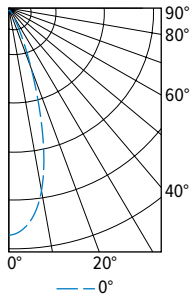

CANDLEPOWER DISTRIBUTION	VERTICAL ANGLE	HORIZONTAL ANGLE	ZONAL LUMENS
		0°	
	0	950	
	5	943	67
	15	925	148
	25	722	153
	35	336	101
	45	241	90
	55	161	65
	65	87	37
	75	37	15
	85	7	1
	90	0	

LUMEN SUMMARY	ZONE	LUMENS	% FIXTURE
	0 - 40	887	66
	0 - 60	1217	90
	0 - 90	1352	100
	0-180	1352	100

V4DR-L14/835-DIM-UNV-LM-OF-WH Total Luminaire Output: 1794 lumens; 19.8 Watts | Efficacy: 90.6 lm/W | 80CRI; 3500K CCT