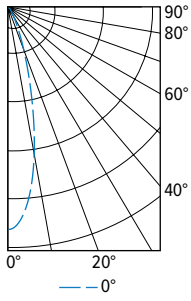

V4DR LED 4.5" Vandal-Resistant Downlight – Round

V4DR-L14/835-DIM-UNV-LN-OF-WH Total Luminaire Output: 1833 lumens; 19.8 Watts | Efficacy: 92.6 lm/W | 80CRI; 3500K CCT