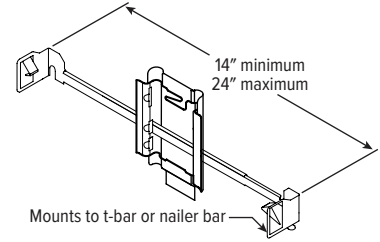

F1 Integral 2-position fixed pan bracket, universal bar hanger included

F1 with I Mounting Type

BA1 Adjustable butterfly pan bracket, bar hanger not included (N Mounting Type only)

BA2 Adjustable butterfly pan bracket, heavy-duty universal bar hanger included (N Mounting Type only)

CA1 Adjustable caterpillar pan bracket, universal bar hanger included (N Mounting Type only)

CA2 Adjustable caterpillar pan bracket, t-bar hanger included (N Mounting Type only)