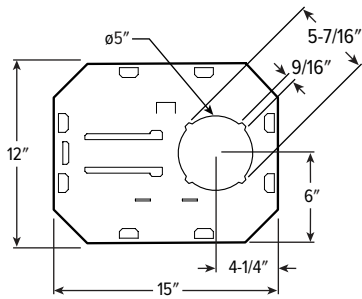

MOUNTING TYPE DETAILS

NEW CONSTRUCTION