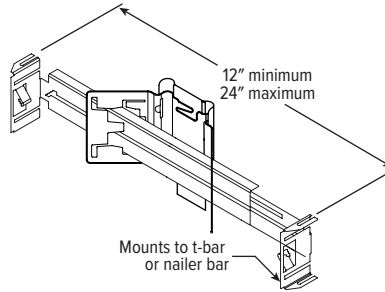

F1 Integral 2-position fixed pan bracket, universal bar hanger included

F1 with I Mounting Type

BA1 Adjustable butterfly pan bracket, bar hanger not included (N Mounting Type only)

BA2 Adjustable butterfly pan bracket, heavy-duty universal bar hanger included (N Mounting Type only)