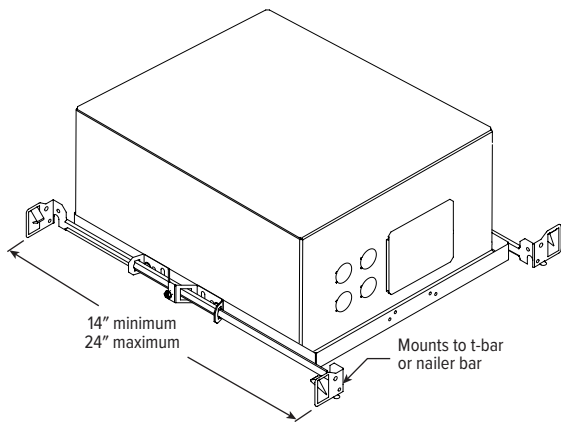

F1 Integral 2-position fixed pan bracket, universal bar hanger included

F1 with I Mounting Type

BA1 Adjustable butterfly pan bracket, bar hanger not included (N Mounting Type only)

BA2 Adjustable butterfly pan bracket, heavy-duty universal bar hanger included (N Mounting Type only)