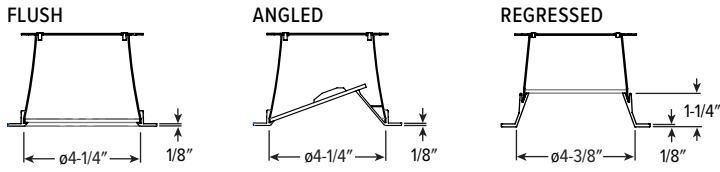

V4DR^{LED} 4.5" Vandal-Resistant Downlight – Round

TRIM TYPE DETAILS

FLANGE TYPE DETAILS

Ceiling Cutout: $\phi 5"$