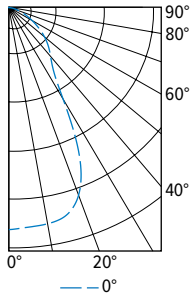

V4DR LED 4.5" Vandal-Resistant Downlight – Round

FIXTURE PERFORMANCE DATA

FLUSH LENS TRIM TYPE

	DISTRIBUTION	DELIVERED LUMENS	WATTAGE	EFFICACY (lm/W)
L7	W	674	9.0	74.6
	M	895	9.0	99.0
	N	914	9.0	101.2
L10	W	994	13.9	71.7
	M	1319	13.9	95.1
	N	1347	13.9	97.2
L14	W	1352	19.8	68.3
	M	1794	19.8	90.6
	N	1833	19.8	92.6
L20	W	2022	27.8	72.7
	M	2683	27.8	96.5
	N	2741	27.8	98.6
L27	W	2695	38.0	70.9
	M	3577	38.0	94.1
	N	3654	38.0	96.2
L34	W	3364	45.2	74.4
	M	-	-	-
	N	-	-	-
L40	W	4042	58.6	69.0
	M	-	-	-
	N	-	-	-

REGRESSED LENS TRIM TYPE

	DISTRIBUTION	DELIVERED LUMENS	WATTAGE	EFFICACY (lm/W)
L7	W	660	9.0	73.0
	M	895	9.0	99.1
	N	882	9.0	97.7
L10	W	972	13.9	70.2
	M	1319	13.9	95.2
	N	1300	13.9	93.8
L14	W	1323	19.8	66.2
	M	1795	19.8	90.8
	N	1769	19.8	88.5
L20	W	1979	27.8	71.1
	M	2685	27.8	96.5
	N	2646	27.8	95.1
L27	W	2638	38.0	69.4
	M	3579	38.0	94.2
	N	3527	38.0	92.8
L34	W	3292	45.2	72.8
	M	-	-	-
	N	-	-	-
L40	W	3955	58.6	67.5
	M	-	-	-
	N	-	-	-

PHOTOMETRY

V4DR-L14/835-DIM-UNV-LW-OF-WH Total Luminaire Output: 1352 lumens; 19.8 Watts | Efficacy: 68.3 lm/W | 80CRI; 3500K CCT

CANDLEPOWER DISTRIBUTION	VERTICAL ANGLE	HORIZONTAL ANGLE	ZONAL LUMENS
		0°	
	0	950	
	5	943	67
	15	925	148
	25	722	153
	35	336	101
	45	241	90
	55	161	65
	65	87	37
	75	37	15
	85	7	1
	90	0	