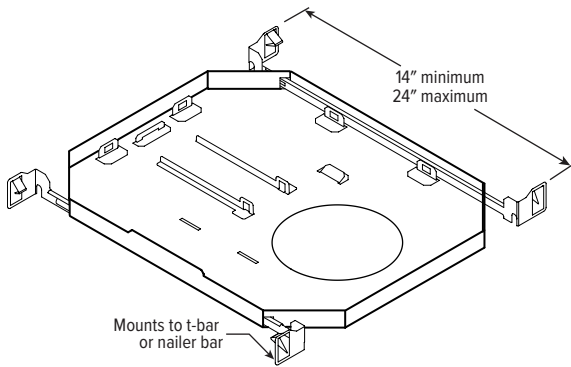

V4DR^{LED} 4.5" Vandal-Resistant Downlight – Round

MOUNTING HARDWARE DETAILS

F1 Integral 2-position fixed pan bracket, universal bar hanger included