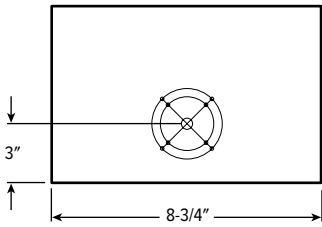

MOUNTING DETAILS

BACKVIEW