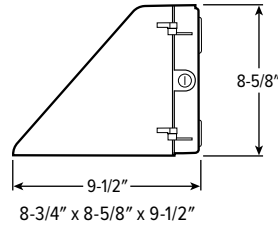

WPTZS LED Small Trapezoid Wall Pack

CATALOG #: _____

Type: _____

PROJECT: _____

FEATURES

- Clear, heat and impact-resistant, tempered glass lens standard
- Fully gasketed for wet locations
- Provides full cutoff
- 1/2" NPS threaded hub and plugged conduit entry points

SPECIFICATIONS

- **HOUSING** – Heavy-duty die-cast aluminum construction.
- **LENS** – Heat and impact-resistant clear tempered glass standard.
- **FINISH** – Powder coated on heavy-duty die-cast housing. Dark bronze finish only.
- **ELECTRICAL** – Electronic 120-277V or 347/480V dimmable driver. Metal core PCB LED array.
- **MOUNTING** – Wall mounts directly over a 4" maximum recessed outlet box or accepts 1/2" surface conduit.
- **LISTINGS** –
  - cCSAus listed to STD22.2 No. 250.0 certified as luminaire suitable for wet locations. 40°C maximum ambient operating temperature.
- **WARRANTY** – 5-year limited warranty.

ORDERING EXAMPLE: WPTZS - L20/750 - OPTIONS - DIM - UNV

ORDERING INFO

SERIES	LUMENS	CRI	CCT	OPTIONS	DRIVER
WPTZS ^[1]	L20 2,000lm	7 70	50 5000K	SF Single fuse ^[2] DF Double fuse ^[3] SP2 2.5kV surge protection PC Factory-installed photocell ^[4]	DIM Dimming driver prewired for 0-10V low voltage applications

VOLTAGE

120	120V
208	208V
240	240V
277	277V
UNV	120-277V
347	347V
480	480V

NOTES

1. ¹ This fixture does not comply with Buy American/ARRA and similar regulatory programs.
2. ² 120V or 277V only; must specify voltage.

1. ³ 208V or 240V only; must specify voltage.
2. ⁴ 120V, 208V and 277V only, must specify voltage.