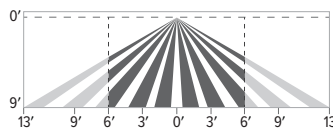

SENSOR DETAILS

Mounting Heights: 8' – 12'
Dimensions: ø1-1/8"