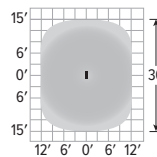

SENSOR DETAILS

Mounting Heights: 8' – 12'
Dimensions: ϕ 1-5/16"

WATTSTOPPER PLUS

WIRED & WIRELESS SYSTEMS

CATALOG NUMBER	DESCRIPTION	RUN LENGTH	LED PACKAGE	DRIVER
WS-ILCM	Wired fixture control	8' or less	Static White	DIM1
WS-ILCMDR	Wired fixture control, damp rated	8' or less	Static White	DIM1
WS-WCM	Wireless fixture control	8' or less	Static White	DIM1
WS-WCMDR	Wireless fixture control, damp rated	8' or less	Static White	DIM1
WS-CLM	Wireless fixture control	8' or less	Static White	DA, D4I
			Tunable White	D4I
WS-CLM-PIR	SensiLum wireless fixture control with PIR motion and daylight sensor	8' or less	Static White	DA, D4I
			Tunable White	D4I

SENSOR DETAILS

Mounting Height: 20' max
Dimensions: ϕ 7/8"

INTEGRAL CONTROLS GUIDE

LINEAR & WALL

STAND-ALONE CONTROLS

LEVITON

LIMITING

CATALOG NUMBER	DESCRIPTION	LED PACKAGE	DRIVER
LV-ZLS05-ILW	PIR motion and daylight sensor	Static White	DA
ZLSOR-RA1	Optional remote controller for ZLS05 sensor. Please specify quantity required per project. Ordered and shipped separately.		

SENSOR DETAILS

Mounting Heights: 8' – 10'
Dimensions: \varnothing 1-5/16"

WATTSTOPPER

WATTSTOPPER

SENSOR ONLY, NO INTEGRAL CONTROLS

CATALOG NUMBER	DESCRIPTION	LED PACKAGE	DRIVER
WS-FS-505-PP-____	Low voltage ultrasonic motion sensor with power pack. Must specify voltage: 120, 277, or 347V	Static White	DIM, DIM1, DRV

SENSOR DETAILS

Mounting Height: 8' – 10'
Dimensions: 6-1/8" x 1-5/16"

20° from vertical

Parallel to floor

INTEGRAL CONTROLS GUIDE

LINEAR & WALL

FIXTURE COMPATIBILITY

CONTINUOUS