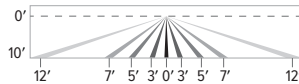

SENSOR DETAILS

Mounting Heights: 8' – 10'
Dimensions: $\varnothing$ 1-5/16"