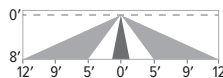

SENSOR DETAILS

Mounting Heights: 8' – 10'
Dimensions: 13/16" x 2-1/4"

INTEGRAL CONTROLS GUIDE

LINEAR & WALL

JDRF AUTONOMY

WIRELESS SYSTEM

CATALOG NUMBER	DESCRIPTION	RUN LENGTH	LED PACKAGE	DRIVER
JDRF-AS-W	Wireless fixture control with NIR motion and daylight sensor	Greater than 8'	Static or Tunable White	D4I
JDRF-EAS-W	Wireless fixture control with NIR motion and daylight emergency sensor, UL 924	Greater than 8'	Static or Tunable White	D4I