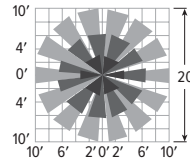

SENSOR DETAILS

Mounting Heights: 8' – 12'
Dimensions: ϕ 1-5/16"