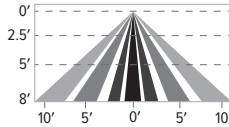

SENSOR DETAILS

Mounting Heights: 8' – 12'
Dimensions: ϕ 1-5/16"