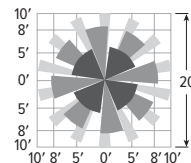

SENSOR DETAILS

Mounting Height: 20' max
Dimensions: ϕ 7/8"