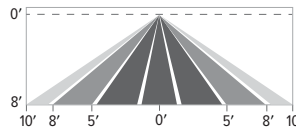

SENSOR DETAILS

Mounting Height: 20' max
Dimensions: ϕ 7/8"