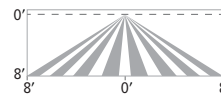

SENSOR DETAILS

Mounting Height: 12' max
Dimensions: ø1-5/8"